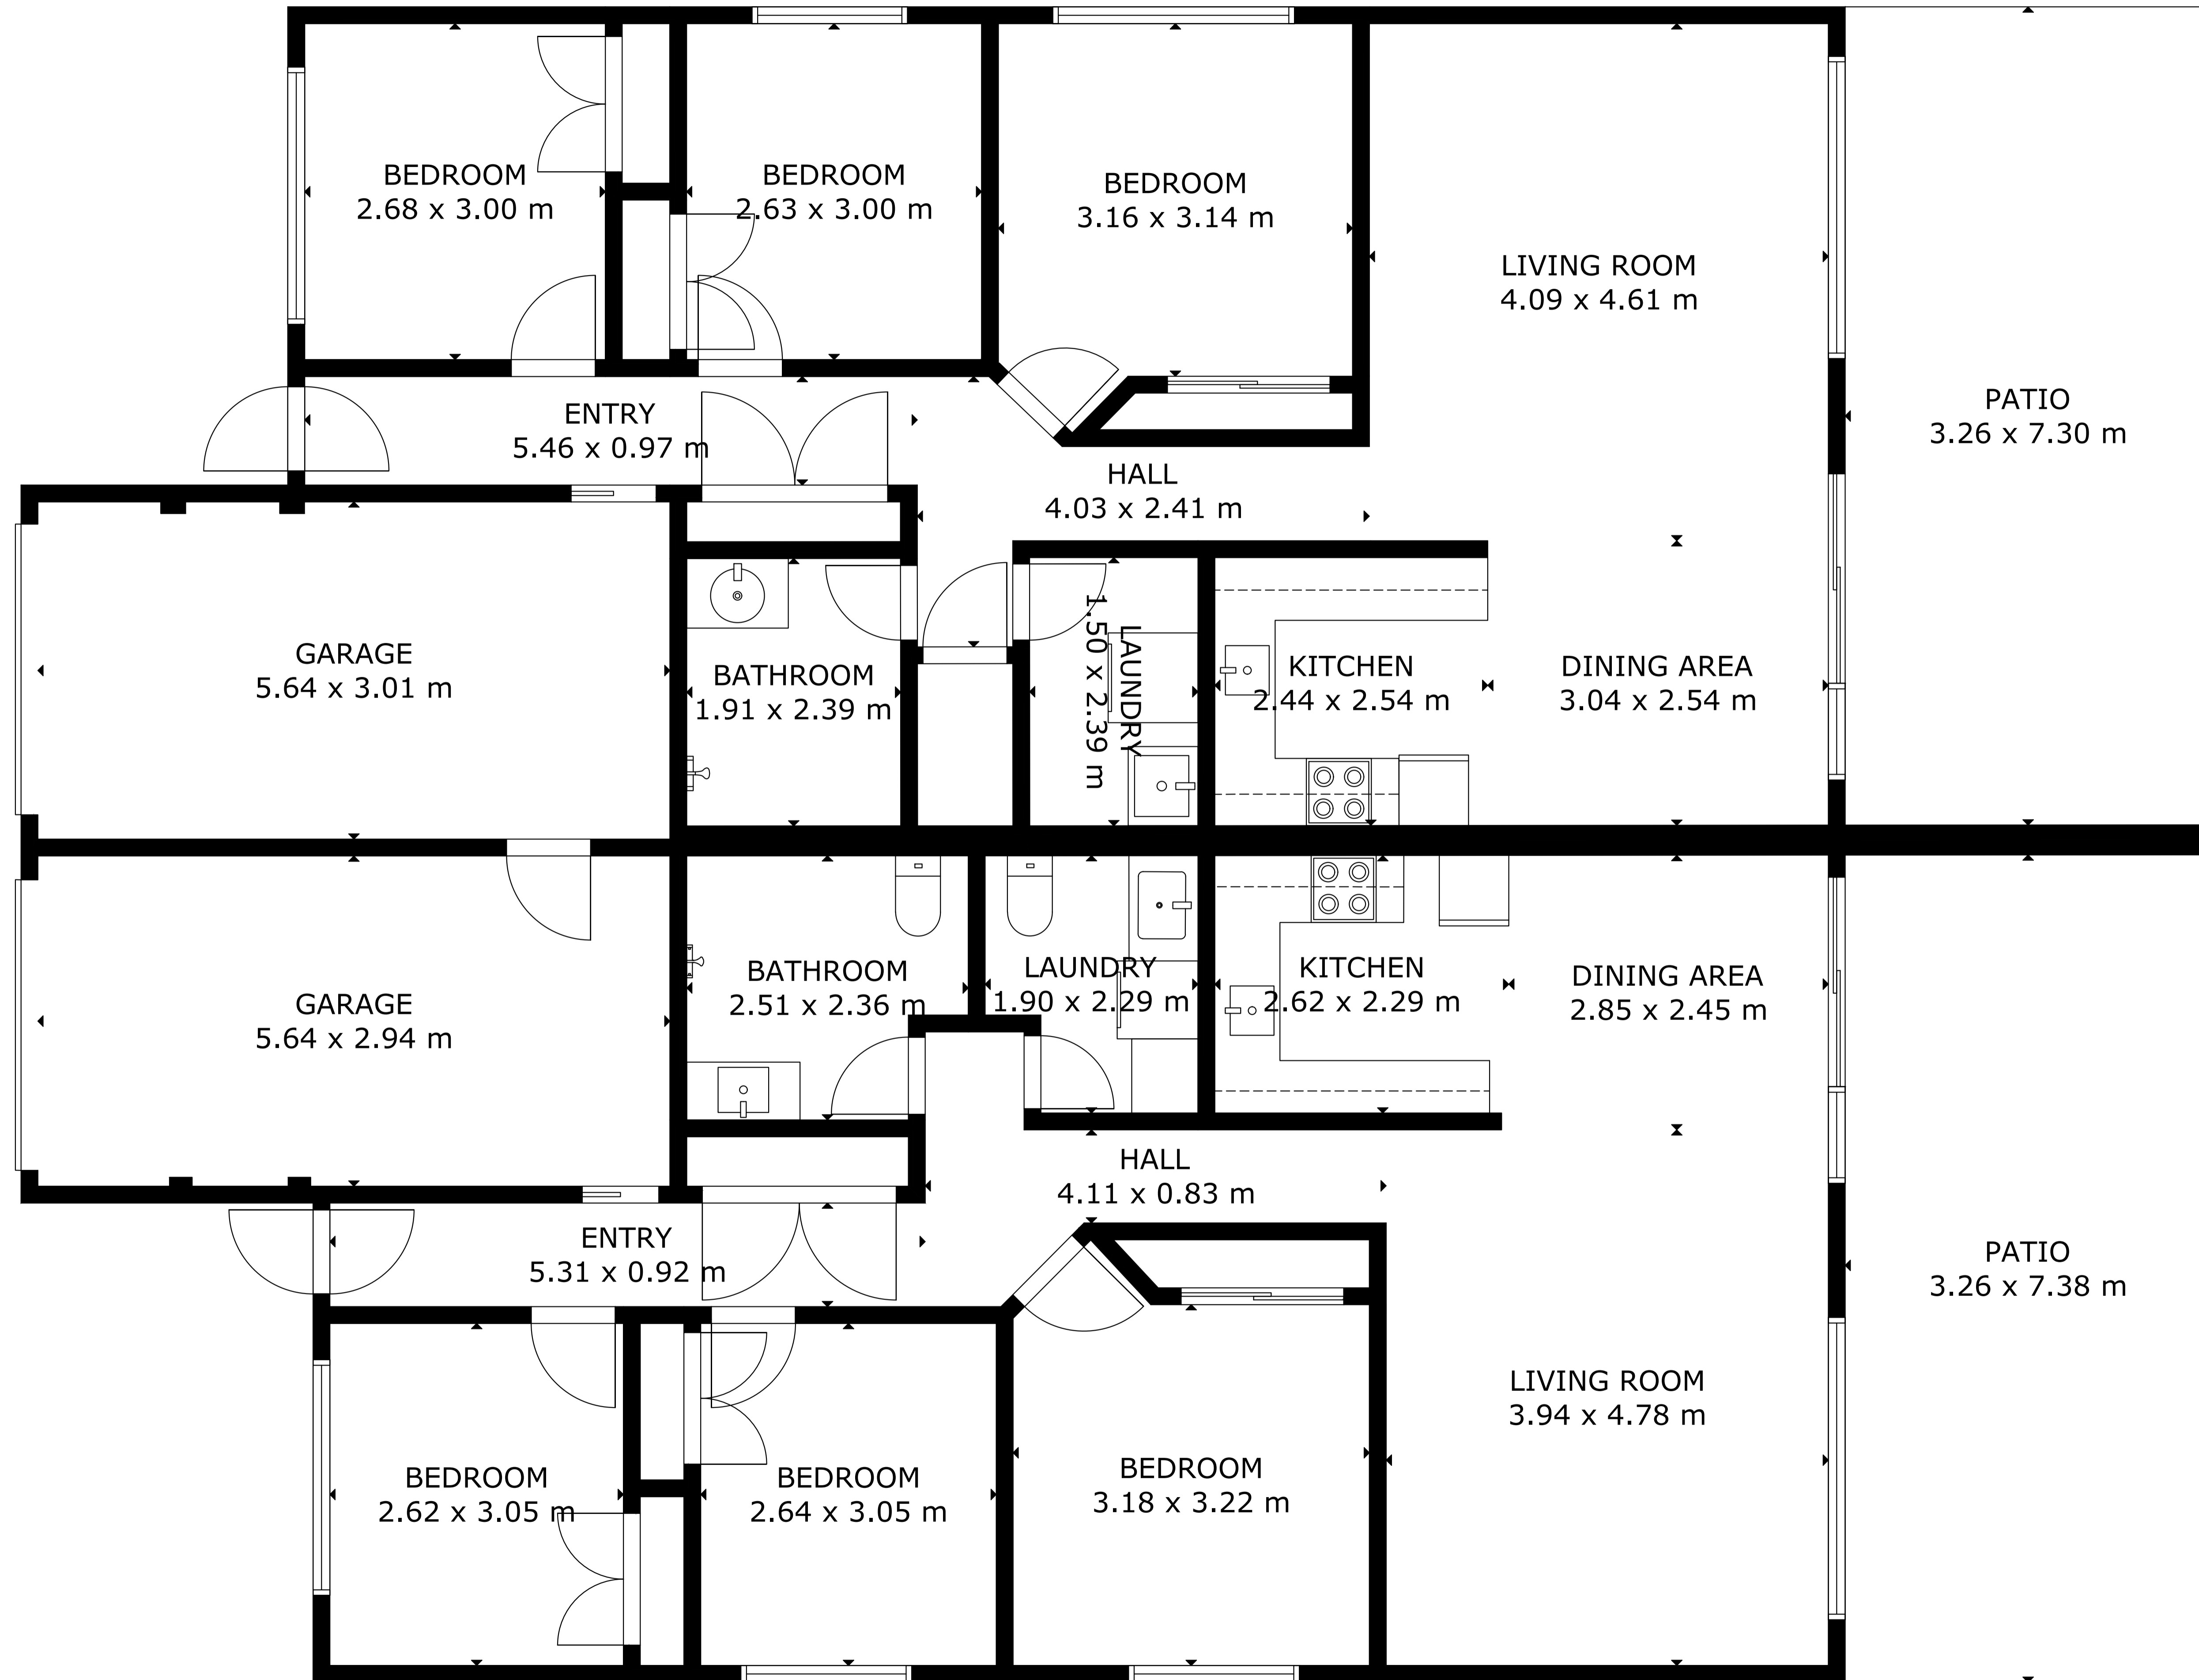

# Kanwal - SIL025

GROSS INTERNAL AREA

TOTAL: 176 m<sup>2</sup>

FLOOR 1: 176 m<sup>2</sup>

EXCLUDED AREAS: GARAGE: 34 m<sup>2</sup>, PATIO: 49 m<sup>2</sup>

SIZE AND DIMENSIONS ARE APPROXIMATE, ACTUAL MAY VARY