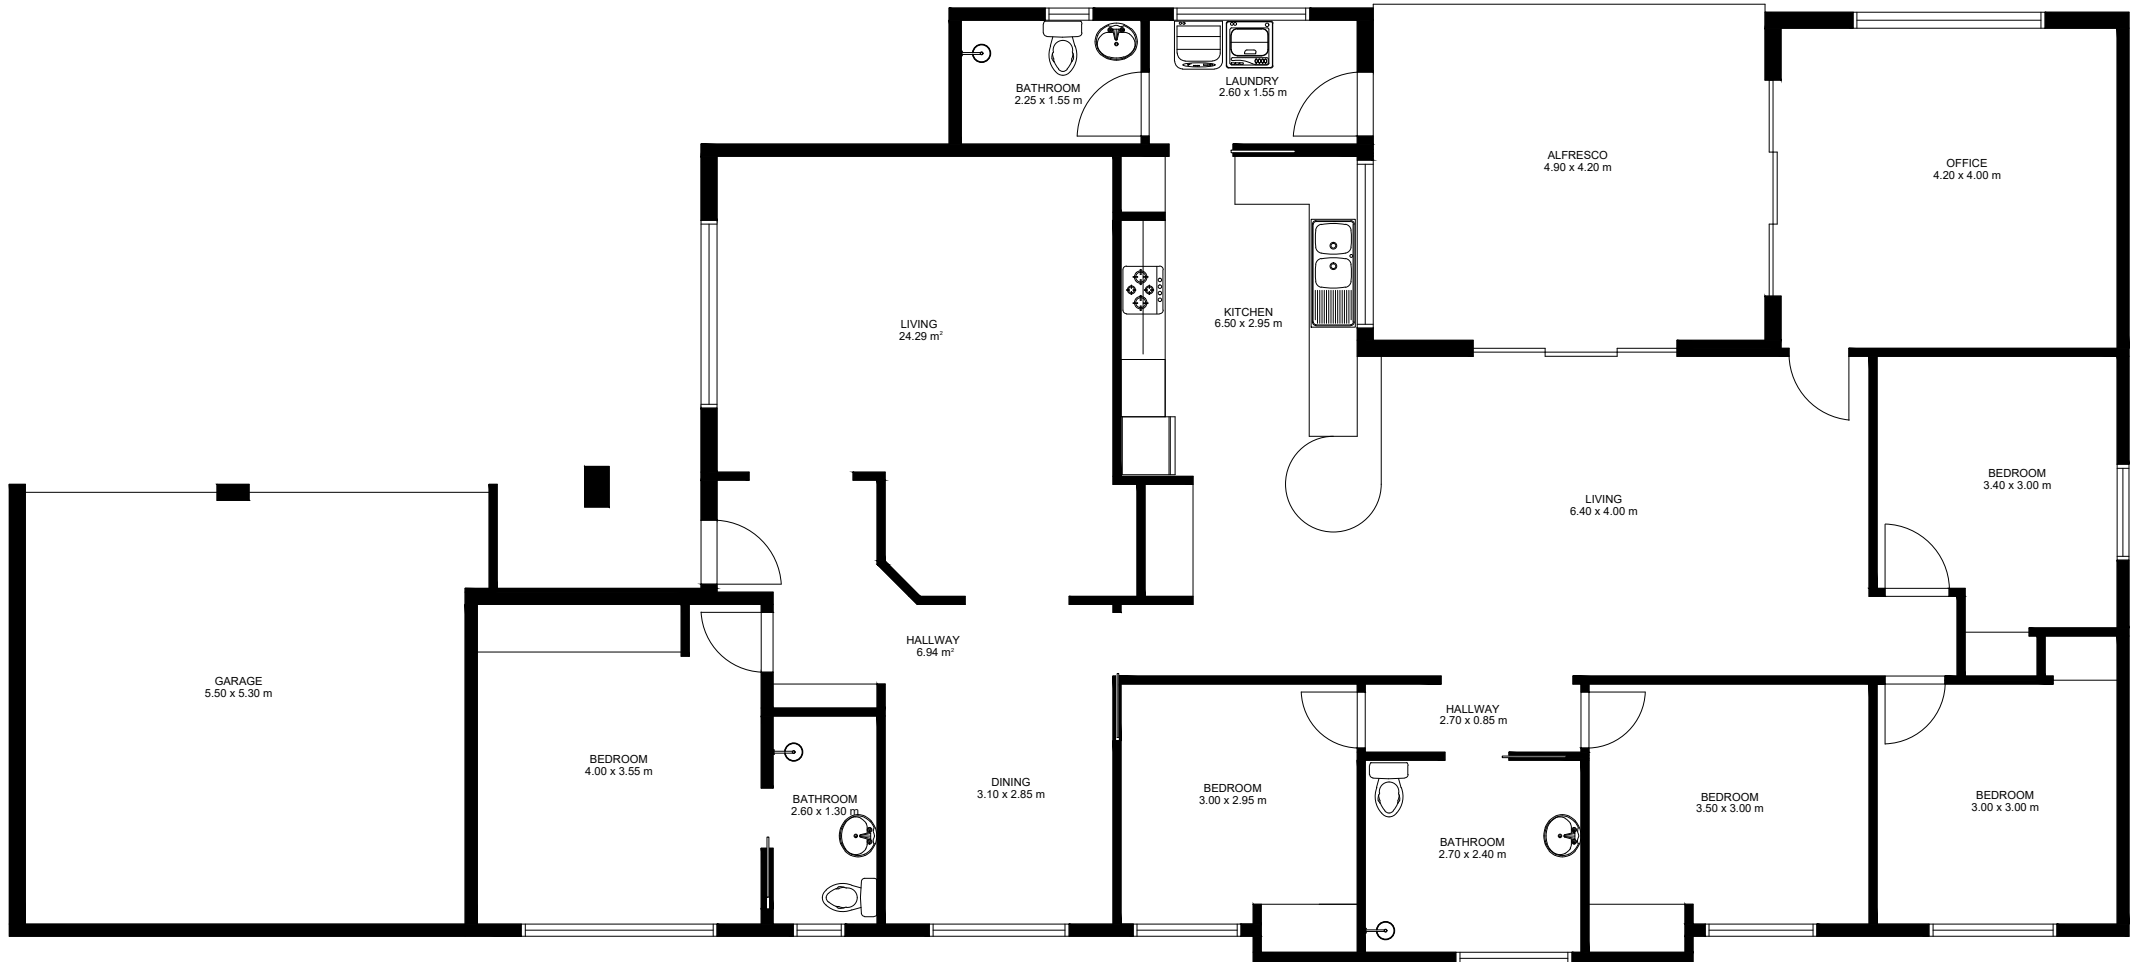

Budgewoi - SIL023

GROSS INTERNAL AREA

TOTAL: 204.48 m²

FLOOR: 204.48 m²

EXCLUDED AREA: GARAGE: 29.15 m, ALFRESCO: 20.58 m²
SIZE AND DIMENSIONS ARE APPROXIMATE, ACTUAL MAY VARY.