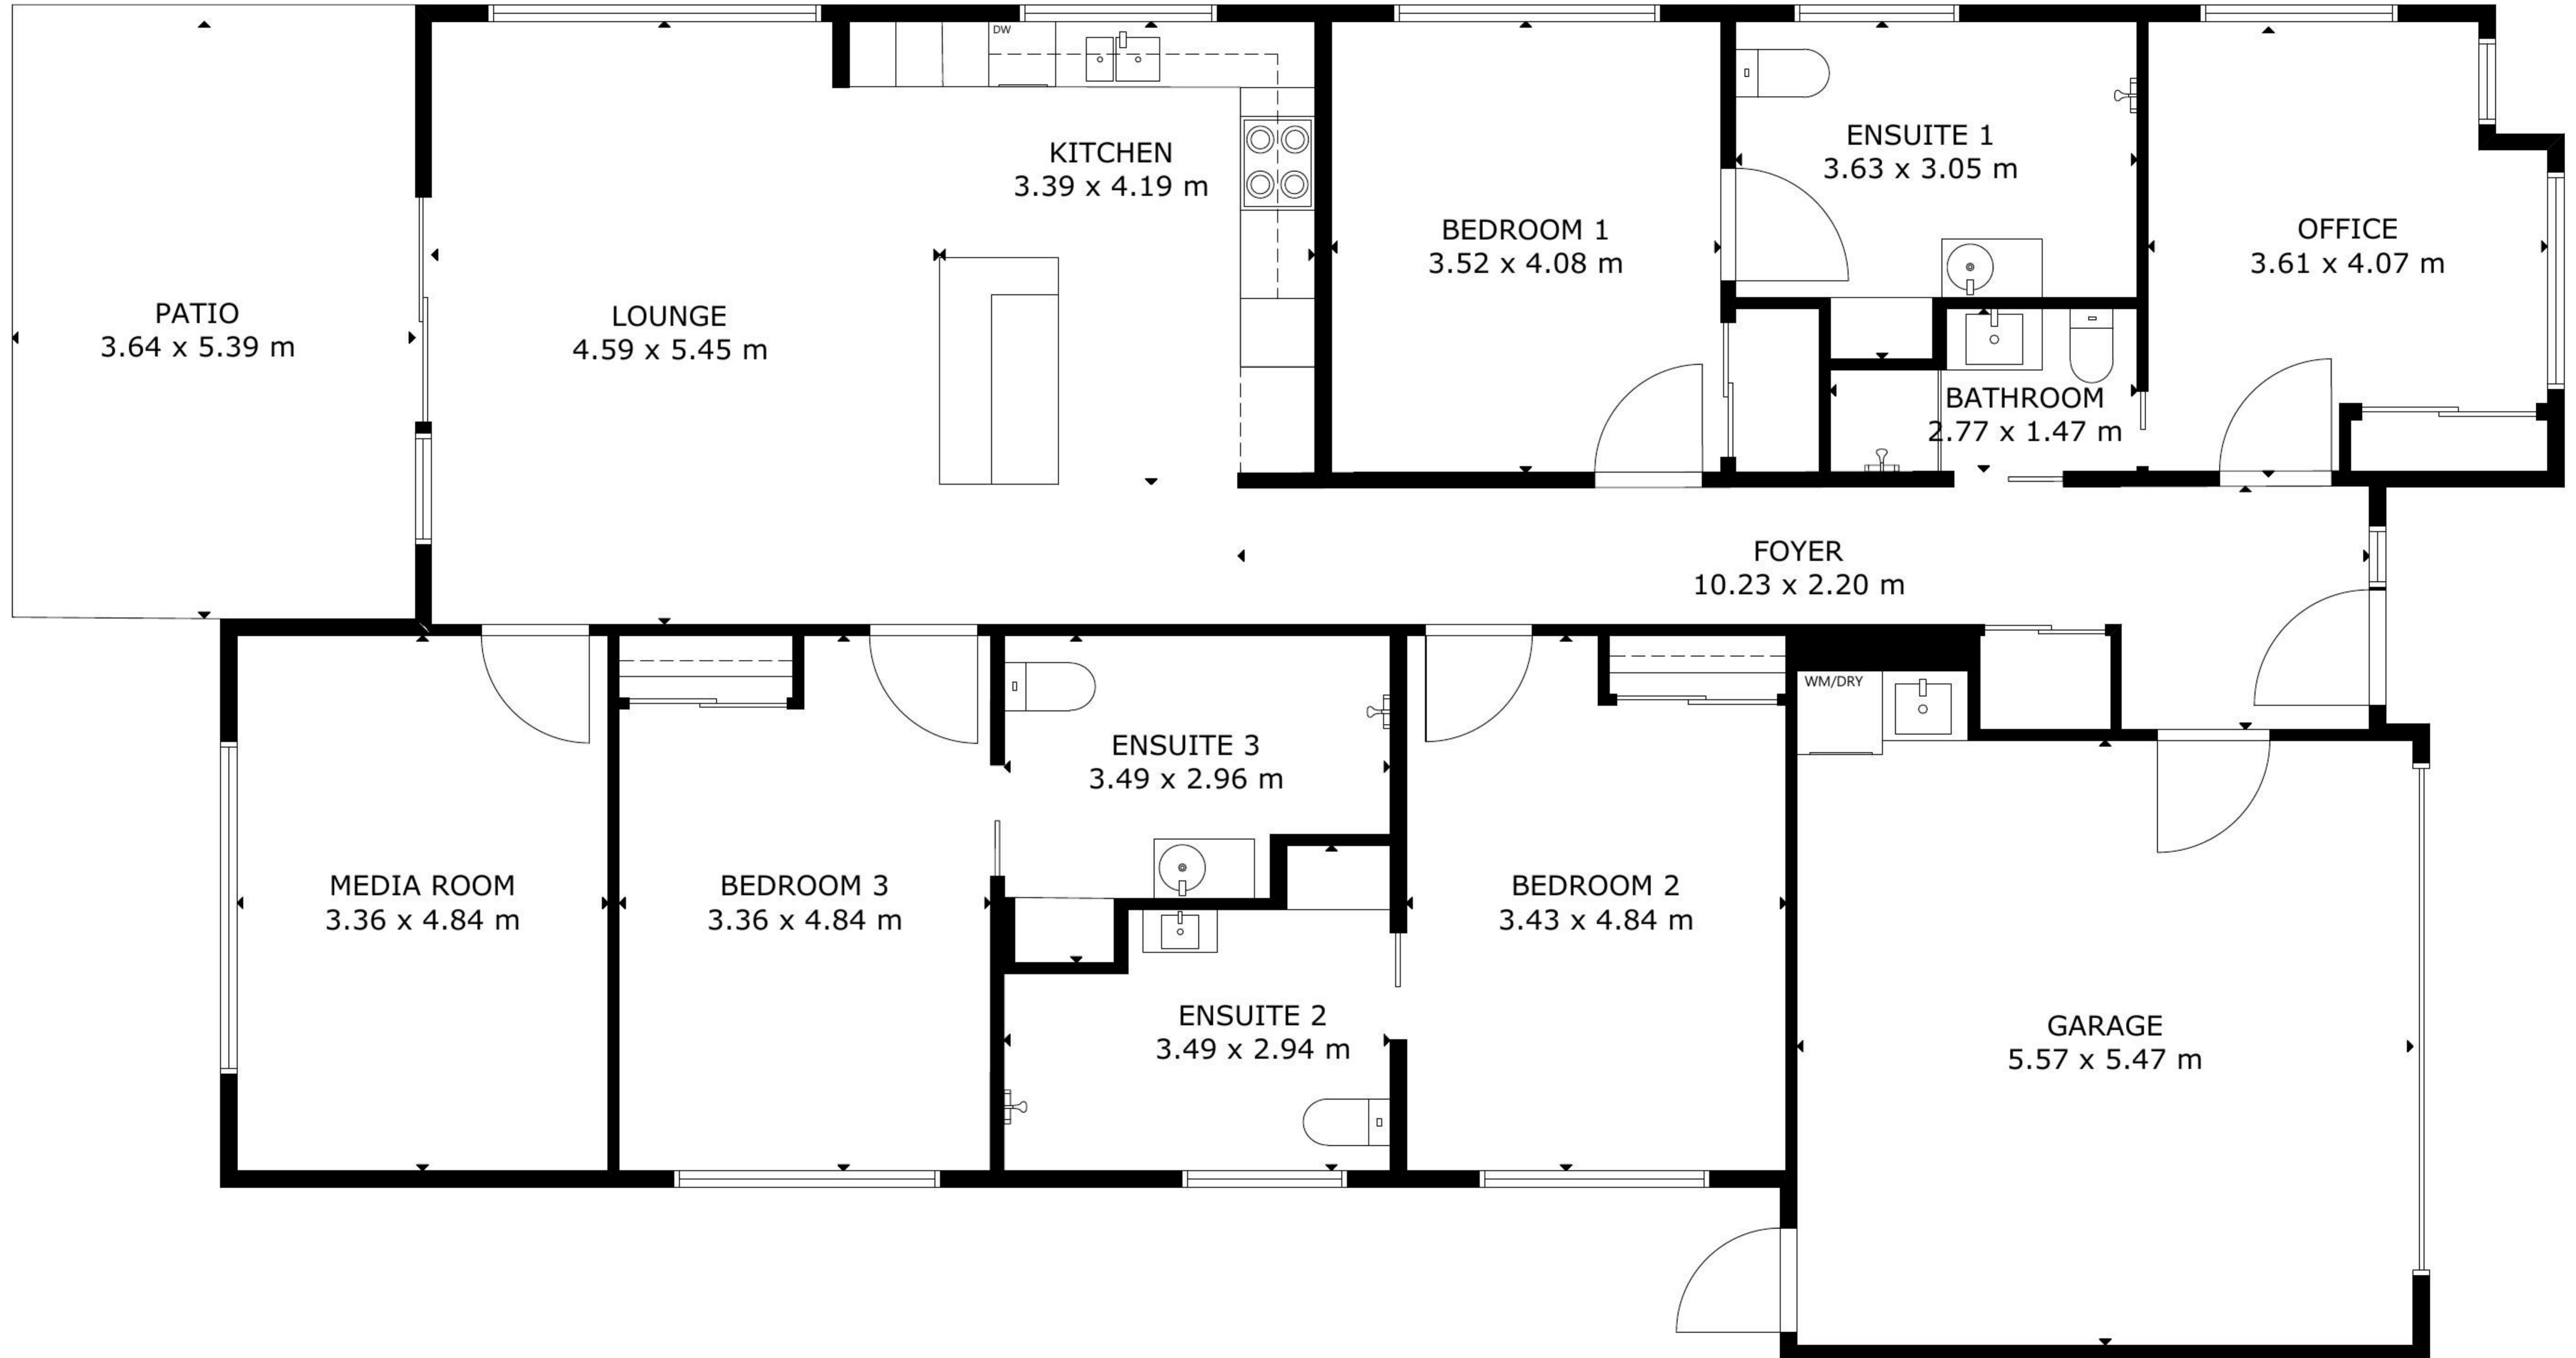

Greenbank SIL053

FLOOR 1

GROSS INTERNAL AREA
TOTAL: 174 m²
FLOOR 1: 174 m²
EXCLUDED AREA: GARAGE: 20 m²
SIZE AND DIMENSIONS ARE APPROXIMATE, ACTUAL MAY VARY.