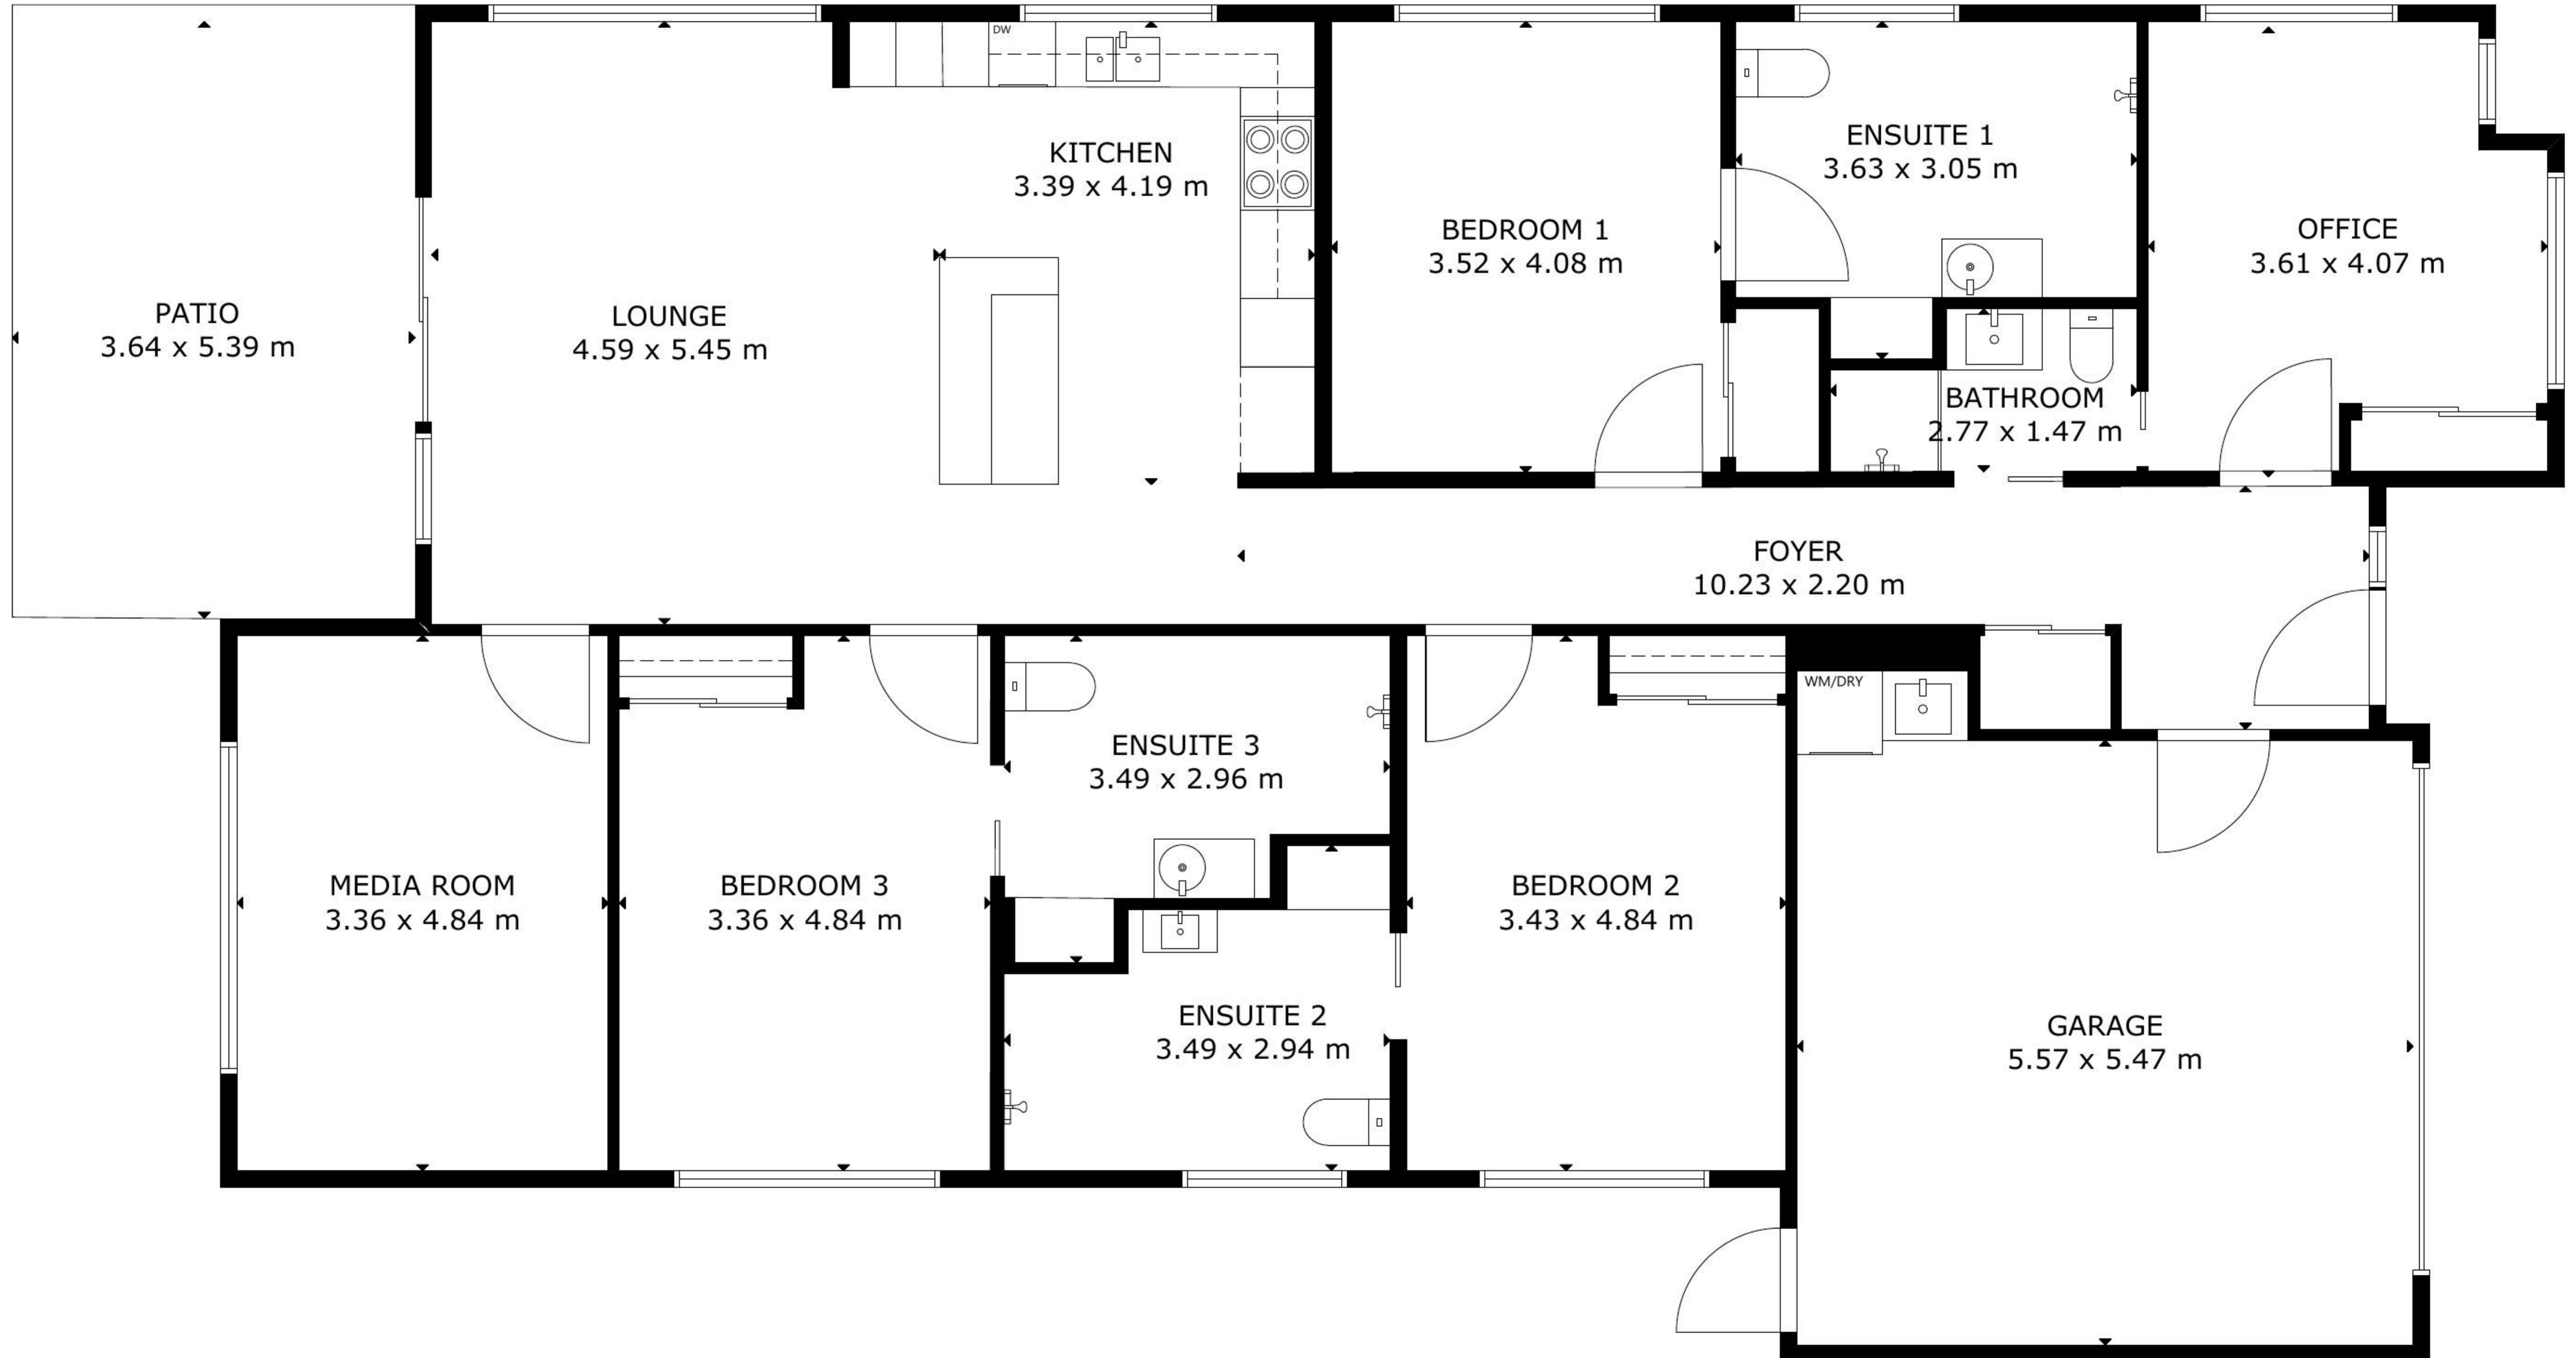

Greenbank SIL052

FLOOR 1

GROSS INTERNAL AREA
TOTAL: 174 m²
FLOOR 1: 174 m²
EXCLUDED AREA: GARAGE: 20 m²

SIZE AND DIMENSIONS ARE APPROXIMATE, ACTUAL MAY VARY.