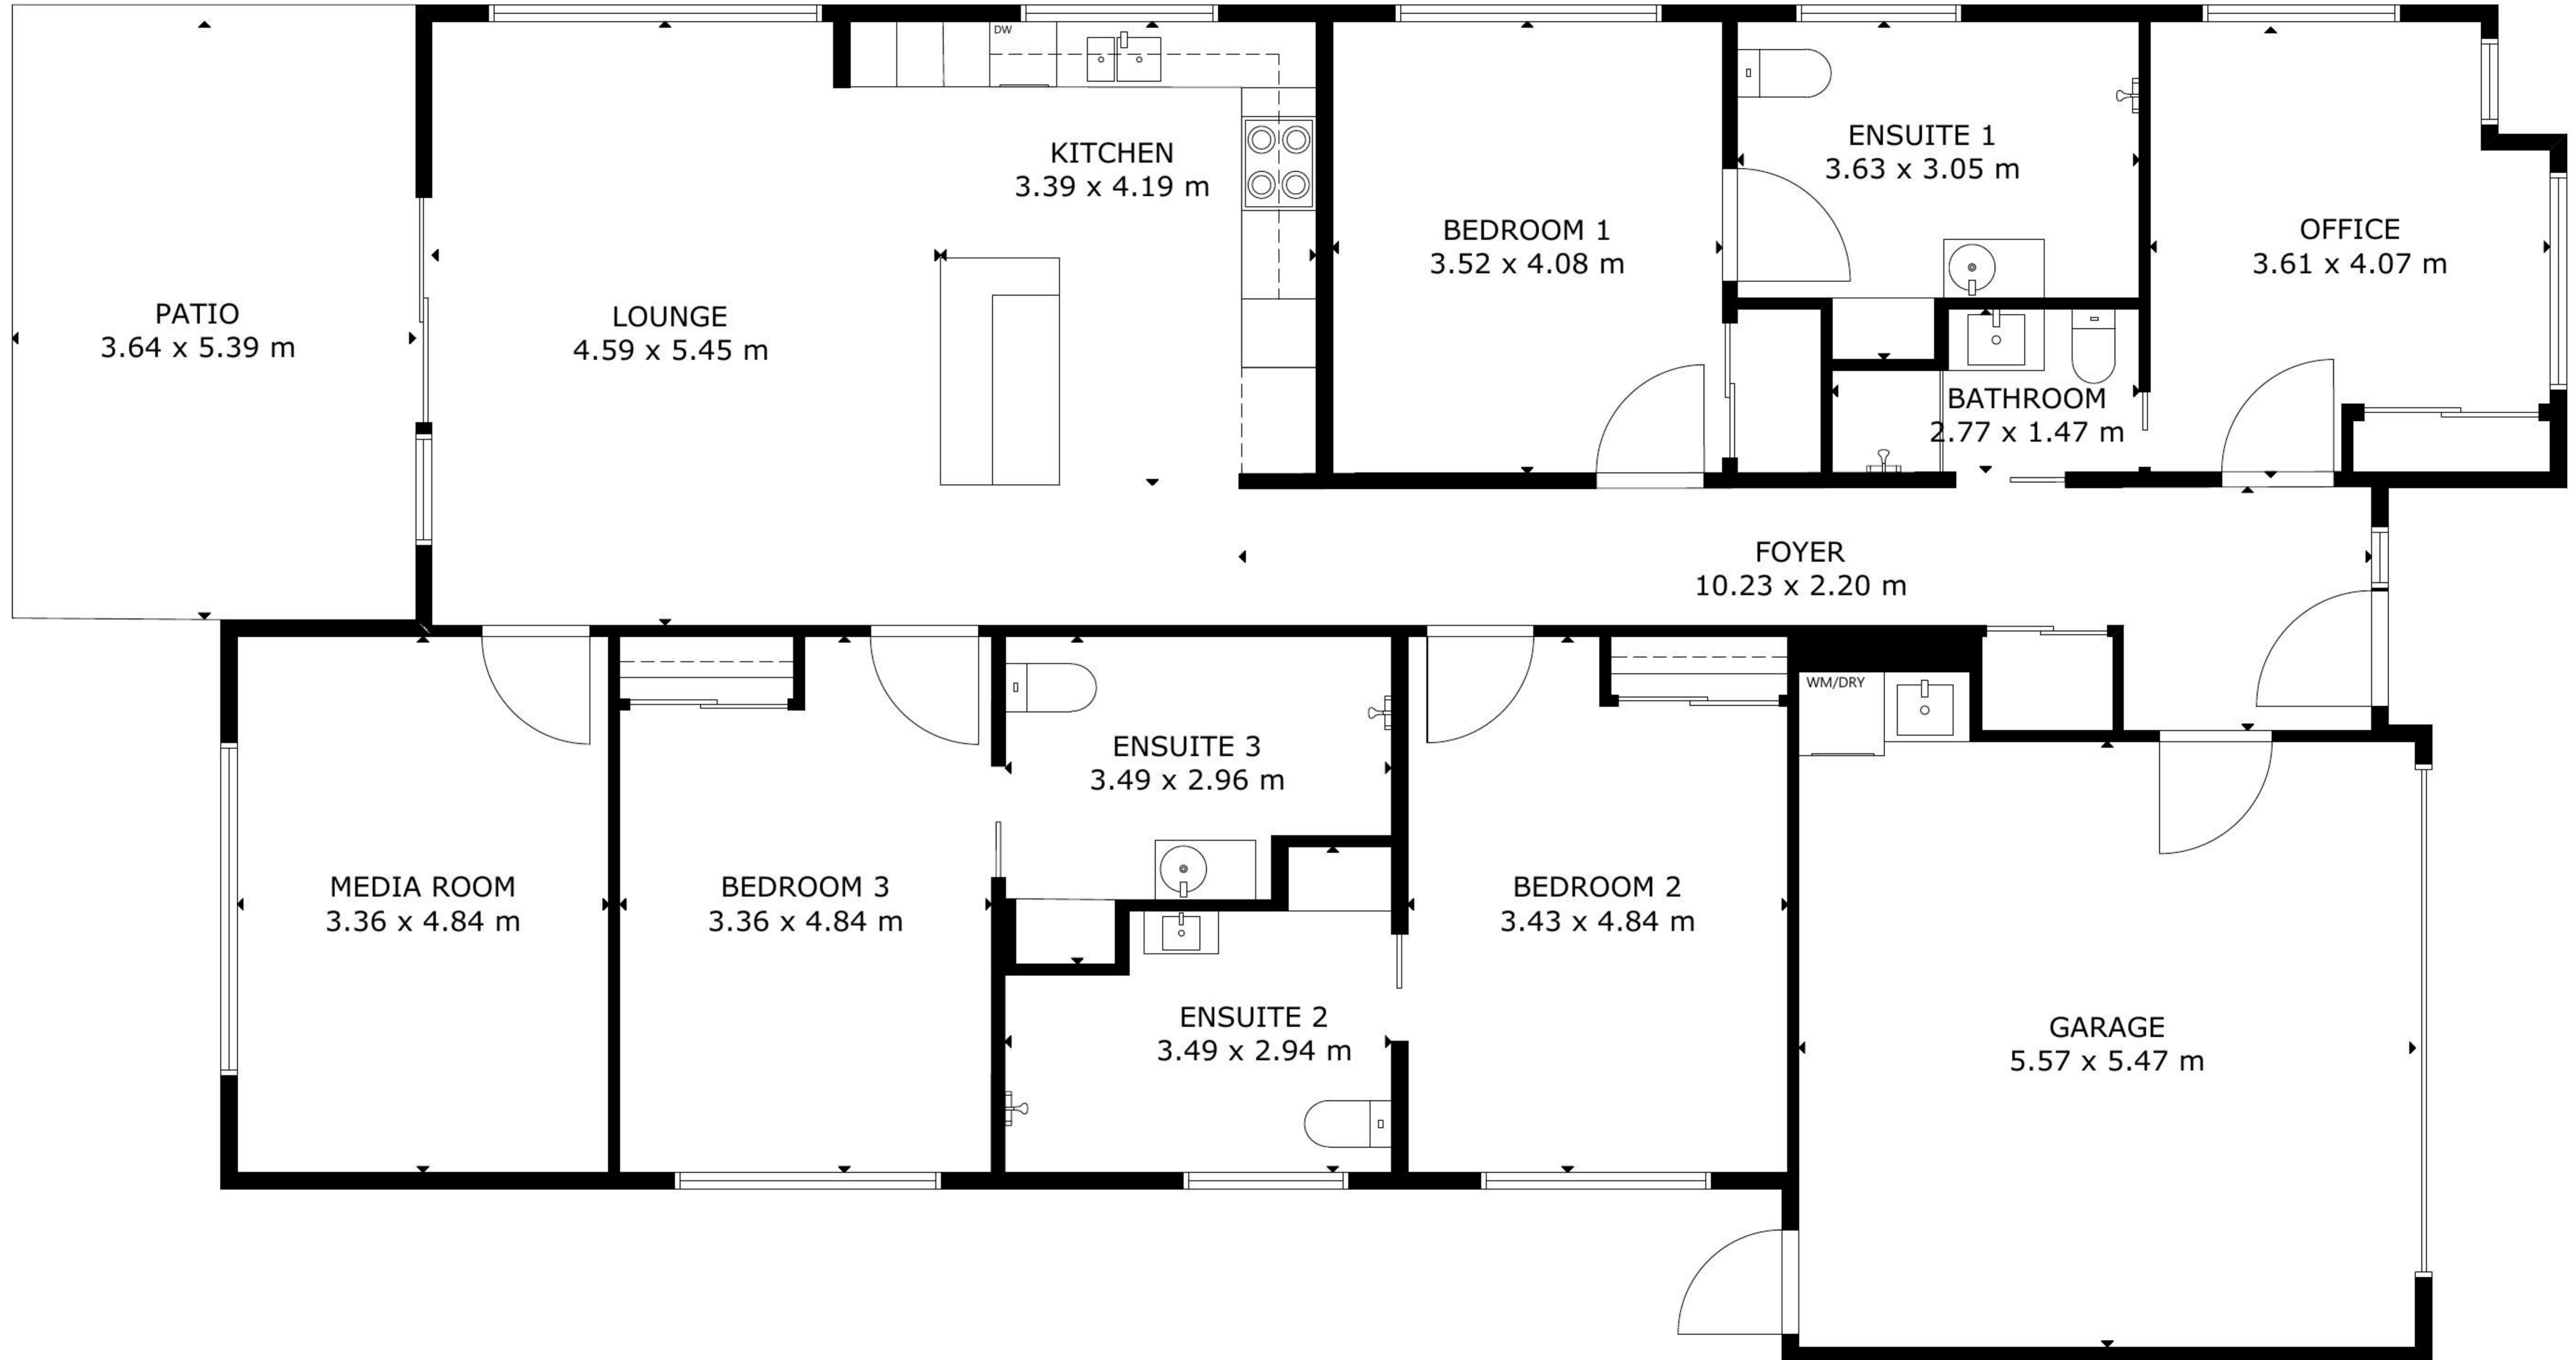

Greenbank SIL052

FLOOR 1

GROSS INTERNAL AREA
TOTAL: 174 m²
FLOOR 1: 174 m²
EXCLUDED AREA: GARAGE: 20 m²

SIZE AND DIMENSIONS ARE APPROXIMATE, ACTUAL MAY VARY.