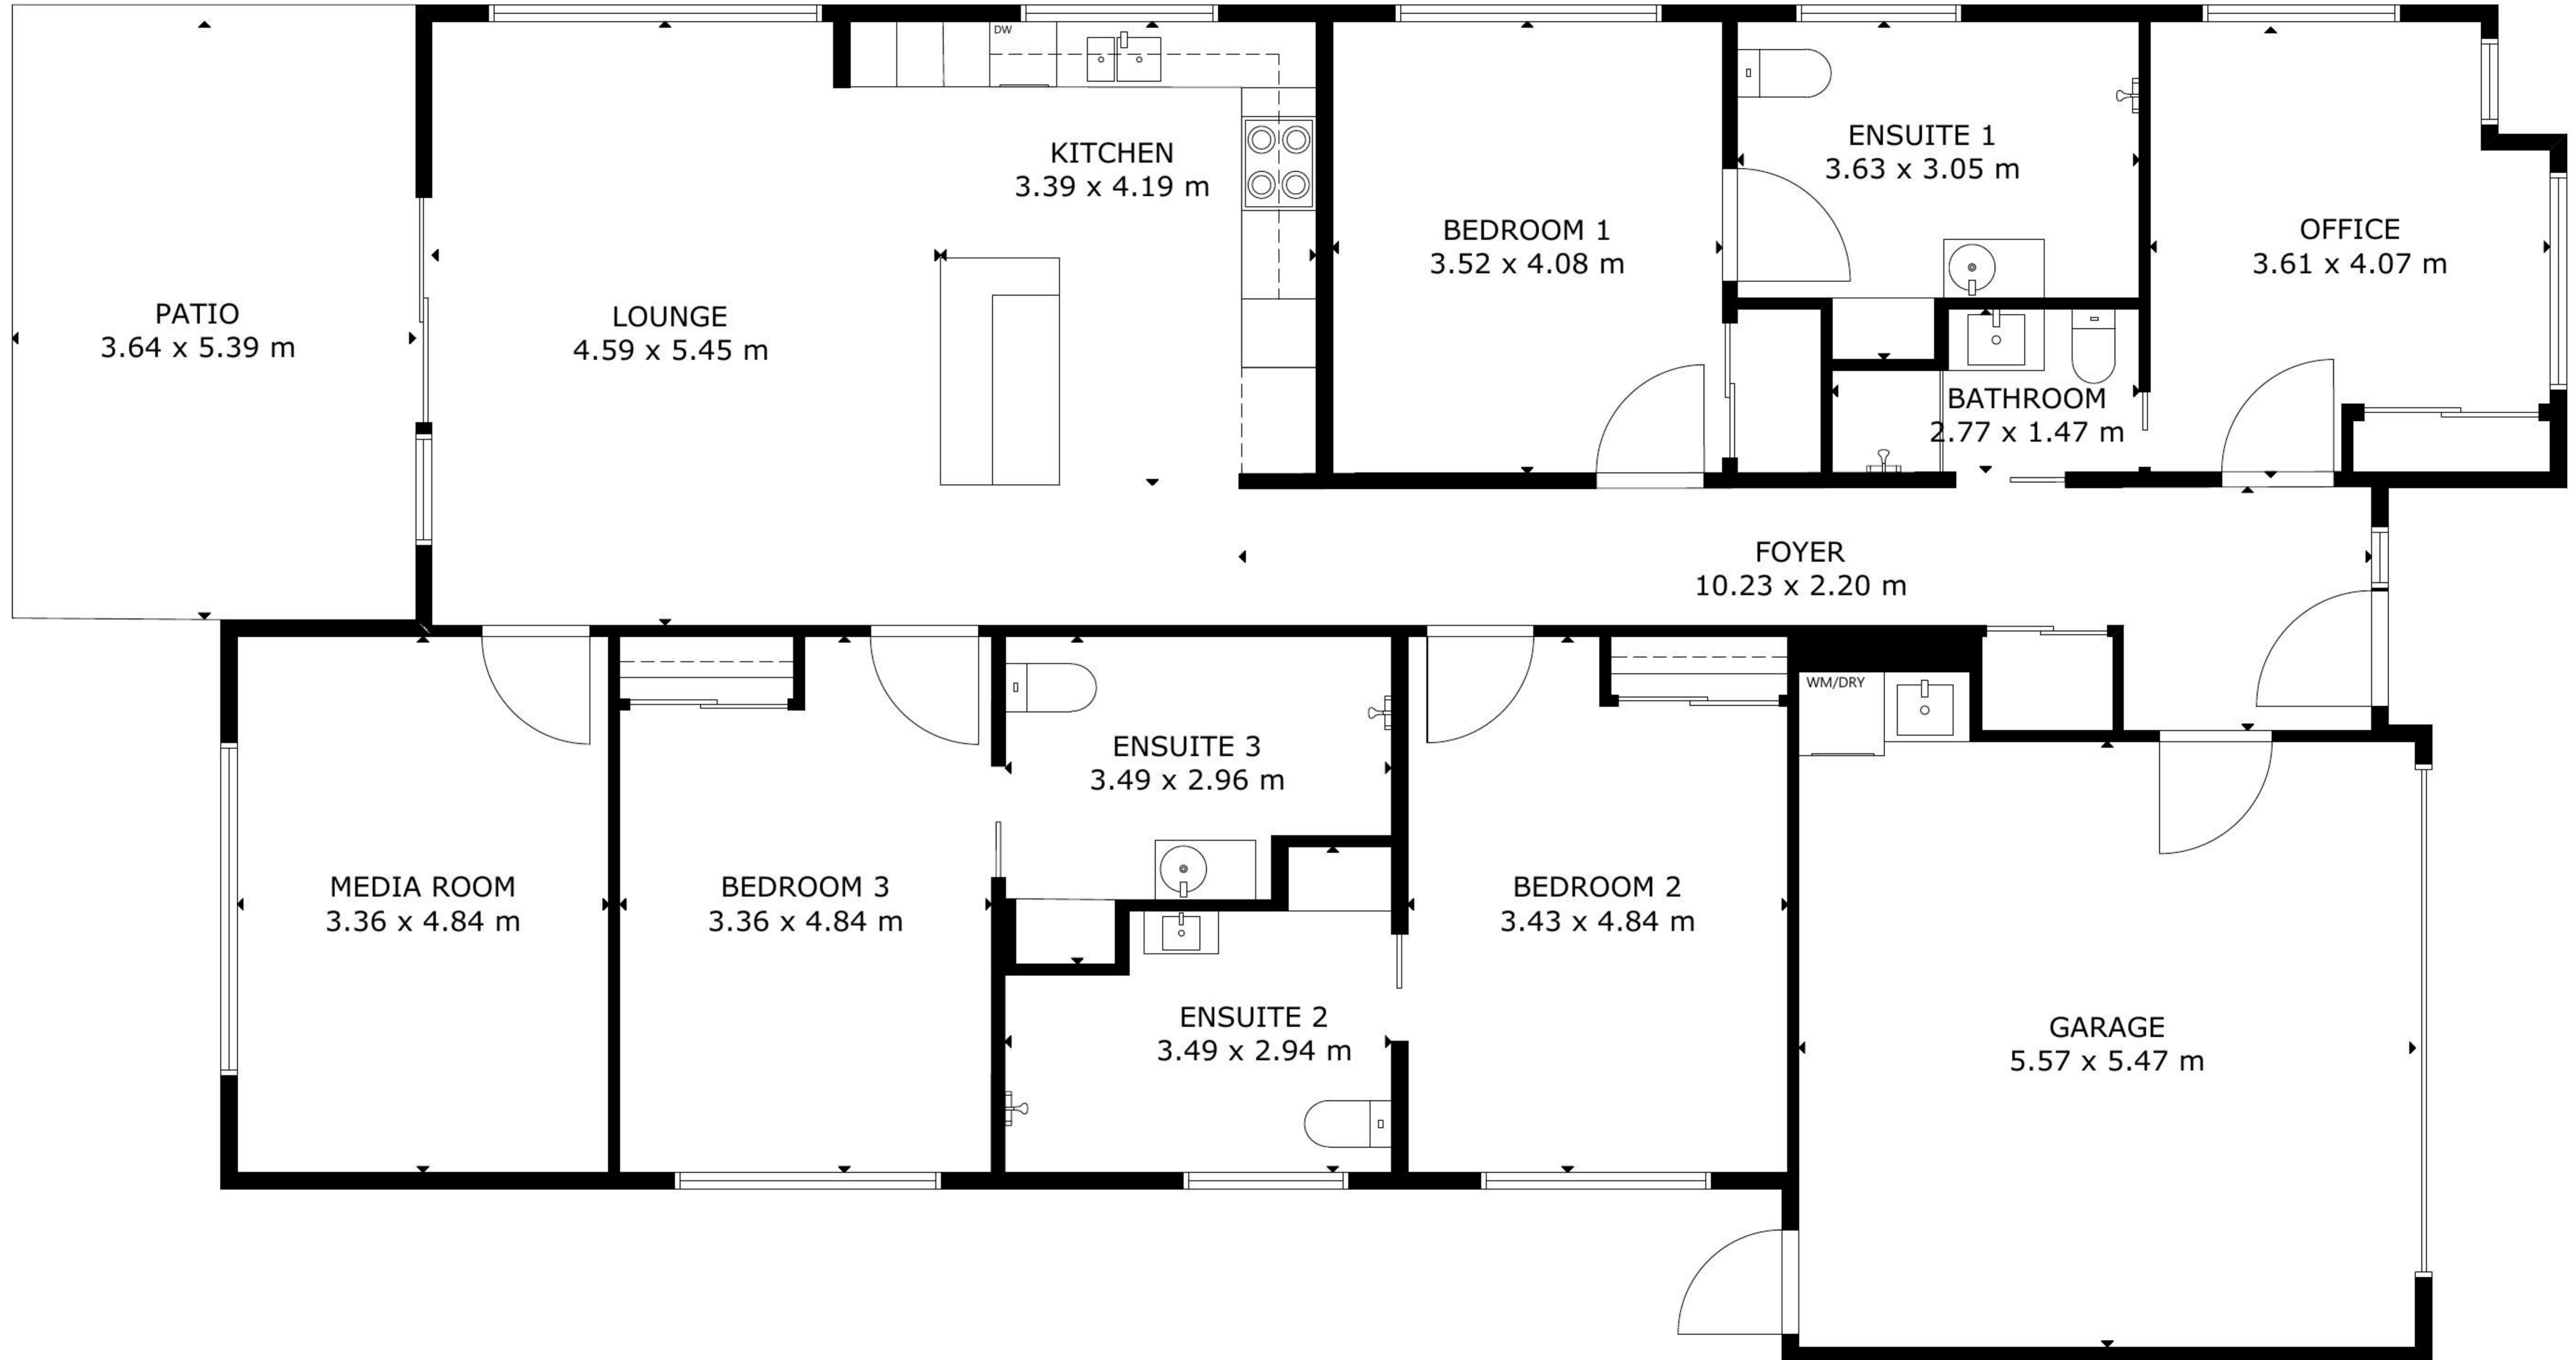

Rothwell SIL050

FLOOR 1

GROSS INTERNAL AREA
TOTAL: 174 m²
FLOOR 1: 174 m²
EXCLUDED AREA: GARAGE: 20 m²

SIZE AND DIMENSIONS ARE APPROXIMATE, ACTUAL MAY VARY.