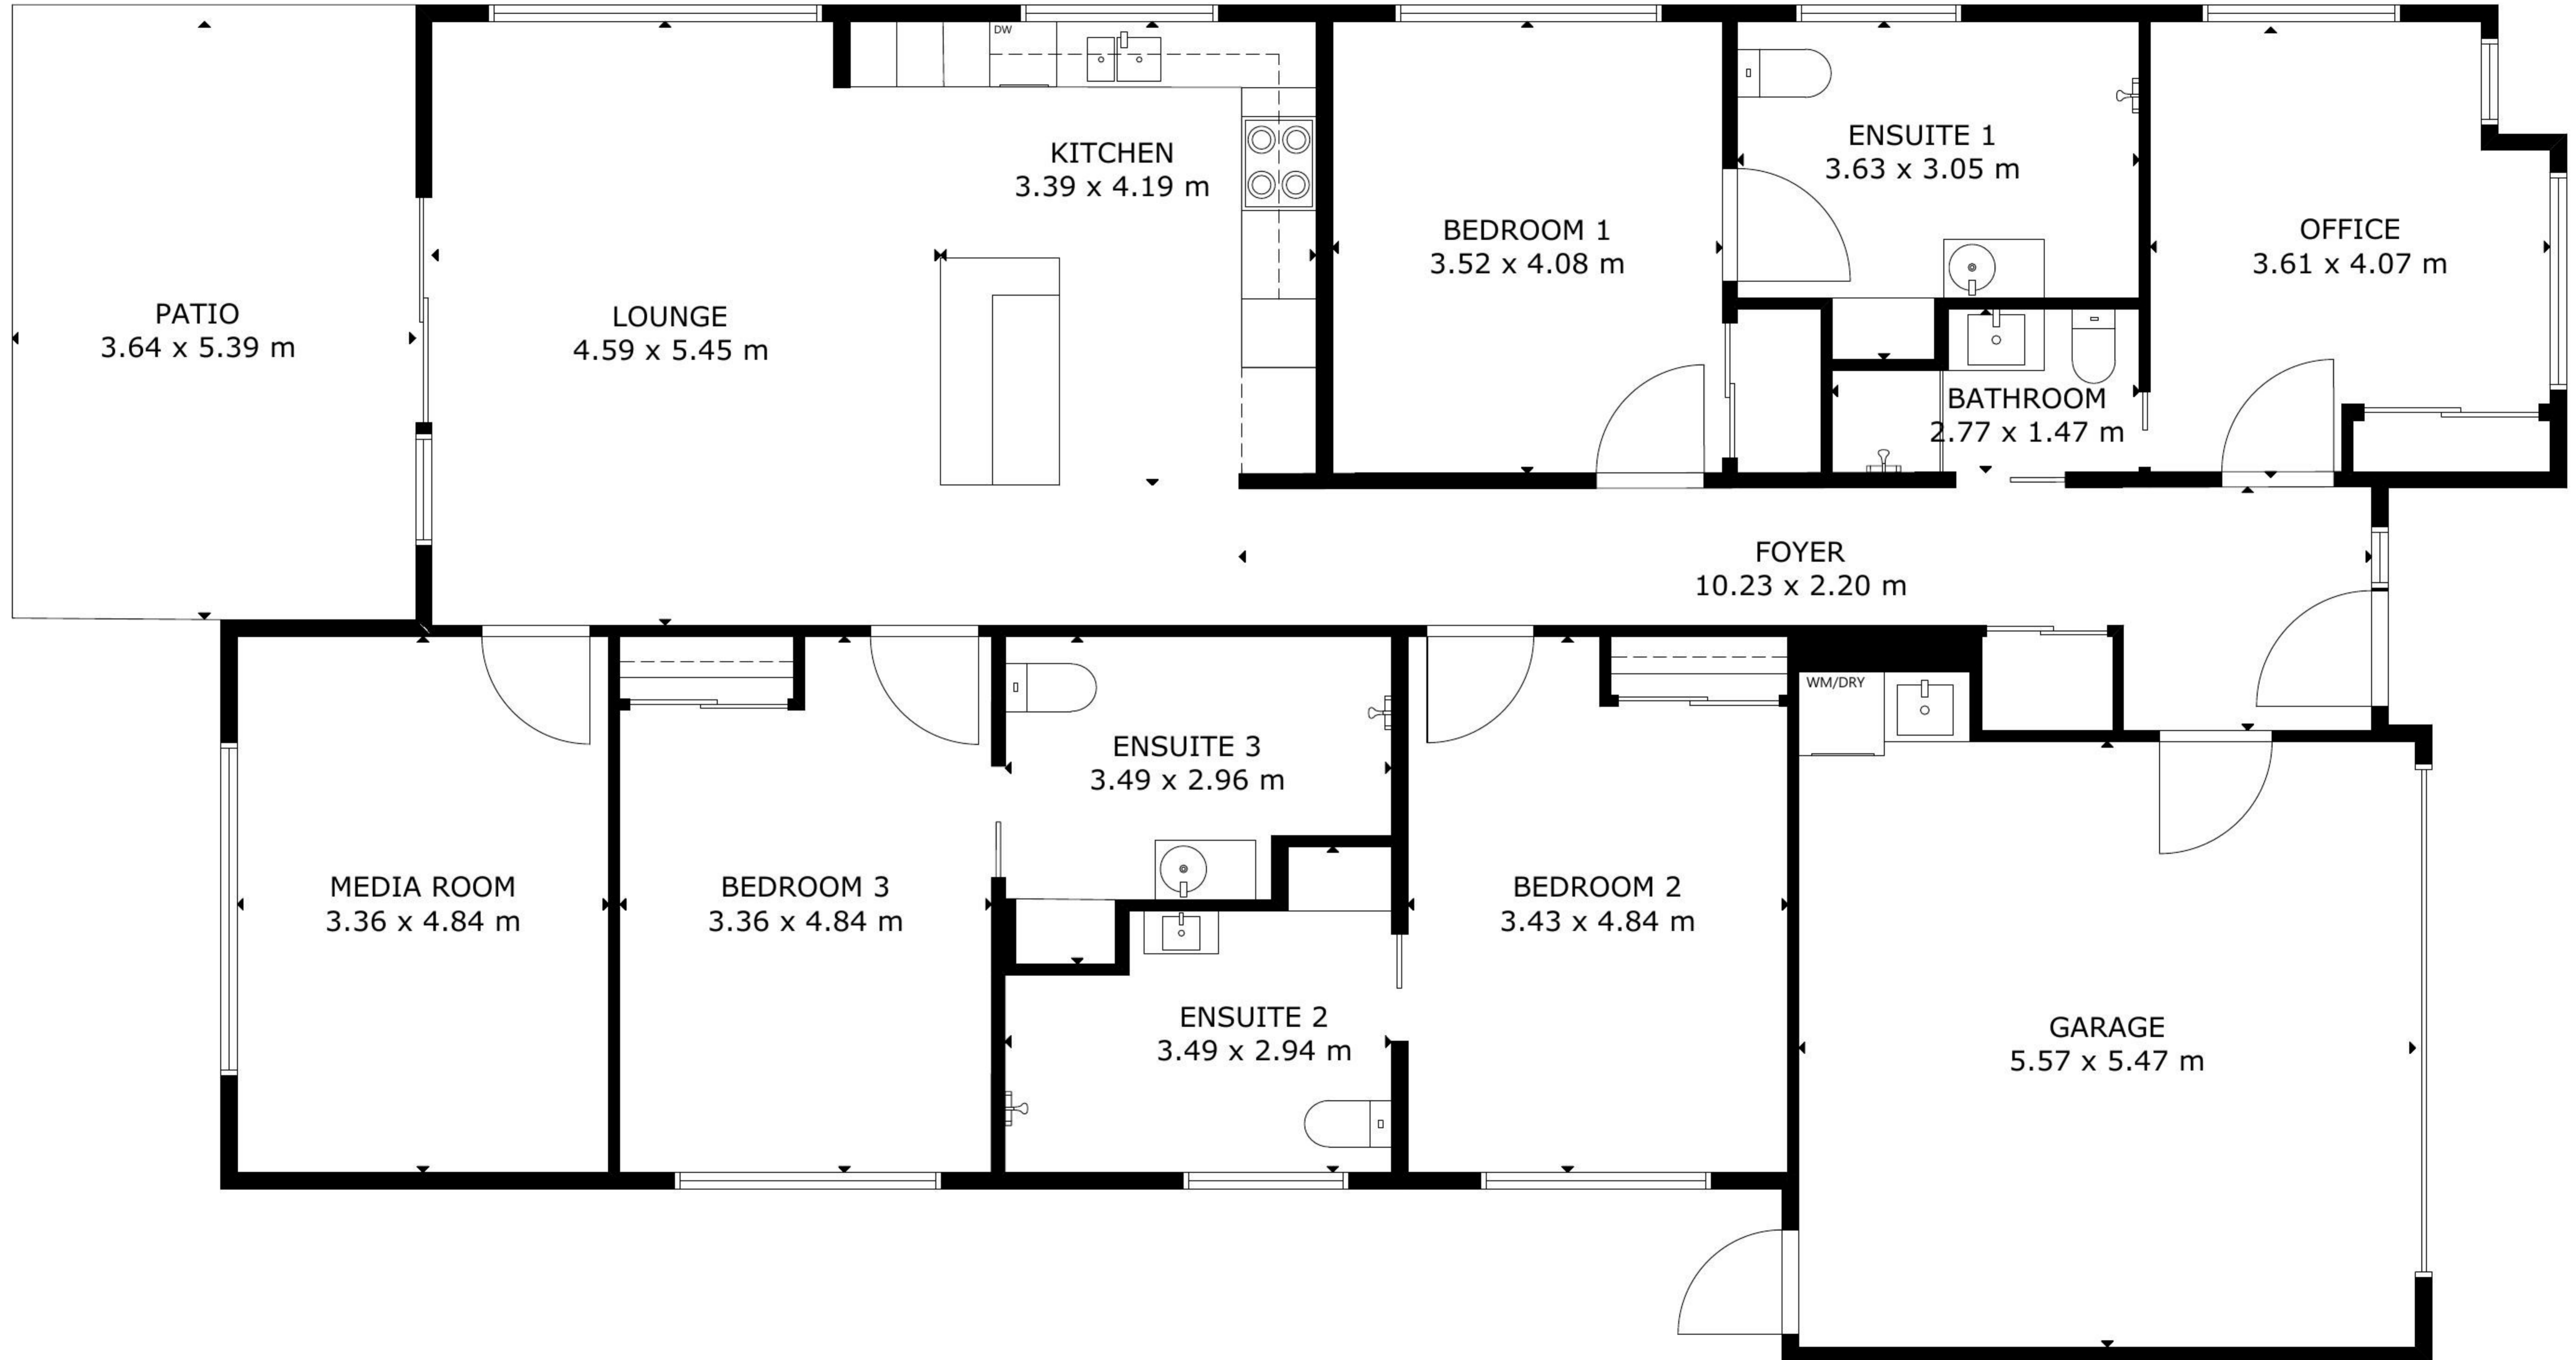

Rothwell SIL049

FLOOR 1

GROSS INTERNAL AREA
TOTAL: 174 m²
FLOOR 1: 174 m²
EXCLUDED AREA: GARAGE: 20 m²
SIZE AND DIMENSIONS ARE APPROXIMATE, ACTUAL MAY VARY.