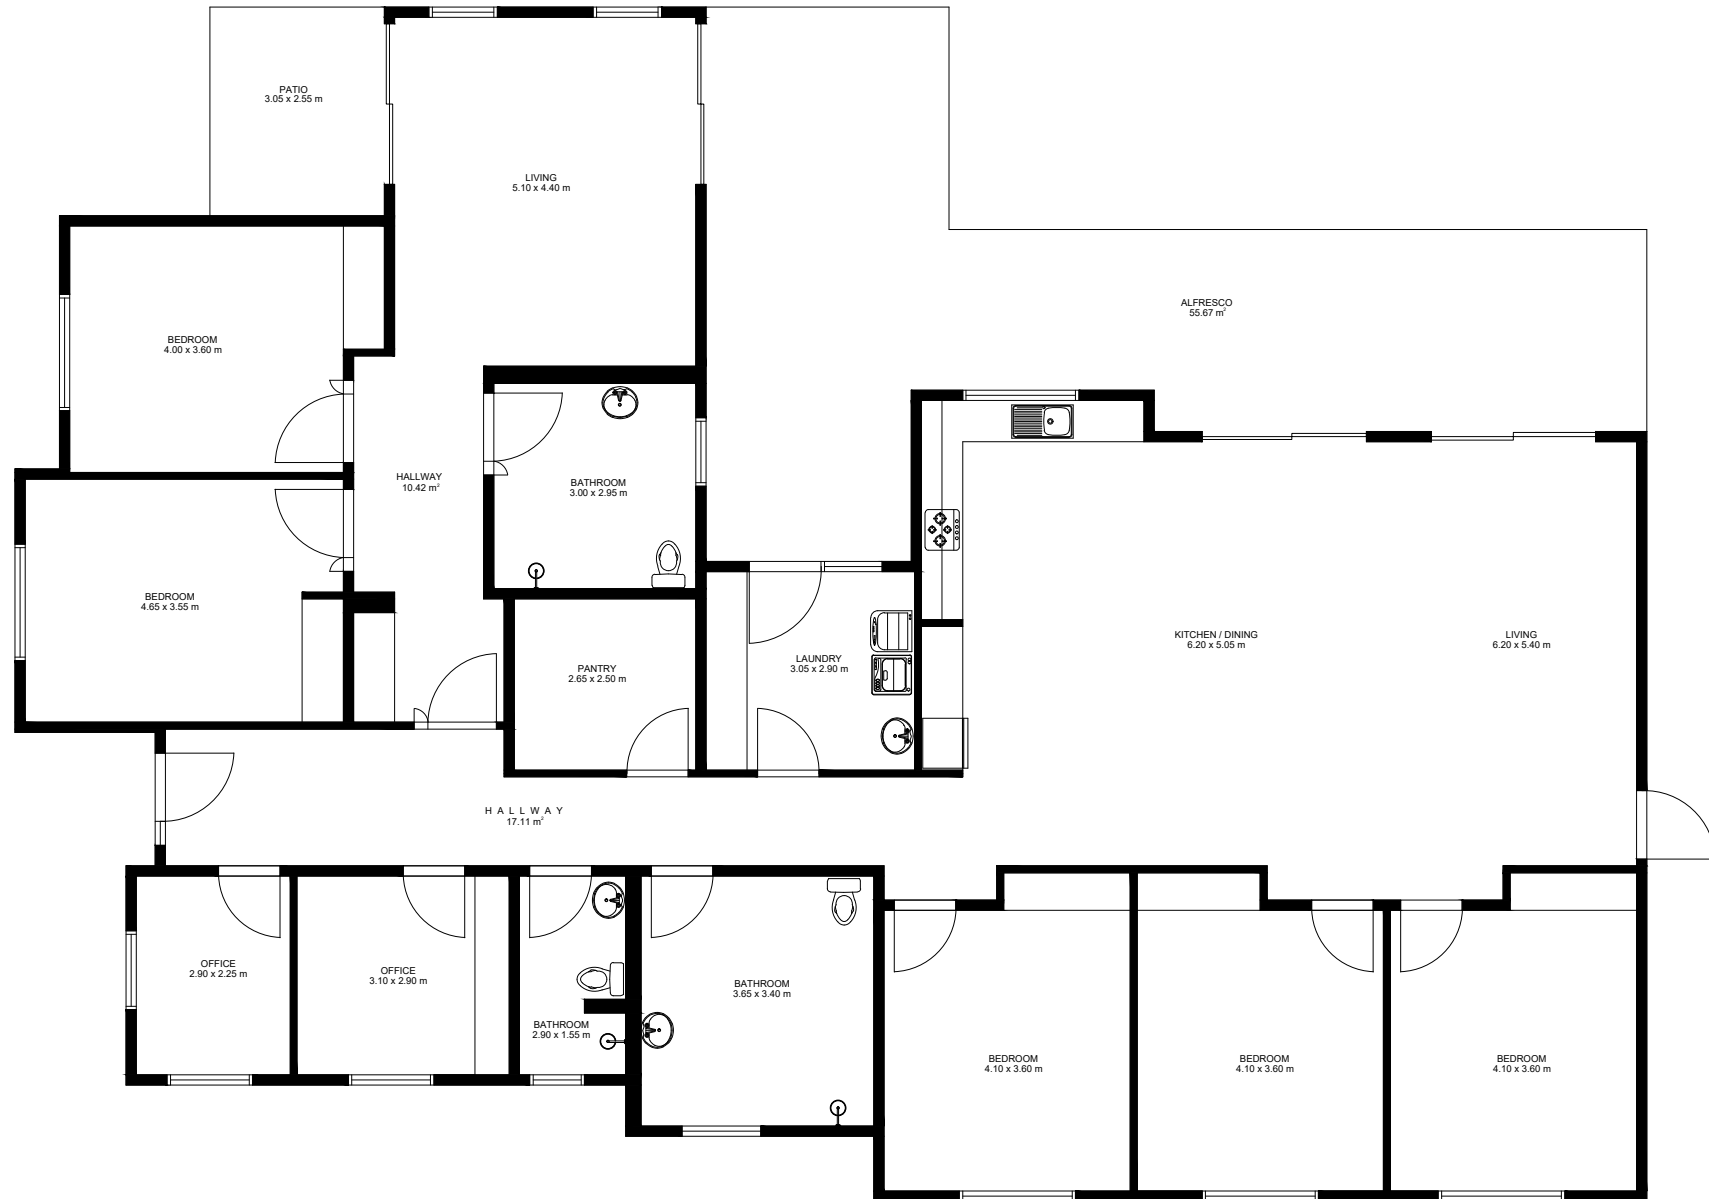

Corlette - SIL034

GROSS INTERNAL AREA

TOTAL: 246.02m²

FLOOR: 246.02m²

EXCLUDED AREA: PATIO: 07.77 m² , ALFRESCO: 55.67m²
SIZE AND DIMENSIONS ARE APPROXIMATE, ACTUAL MAY VARY.