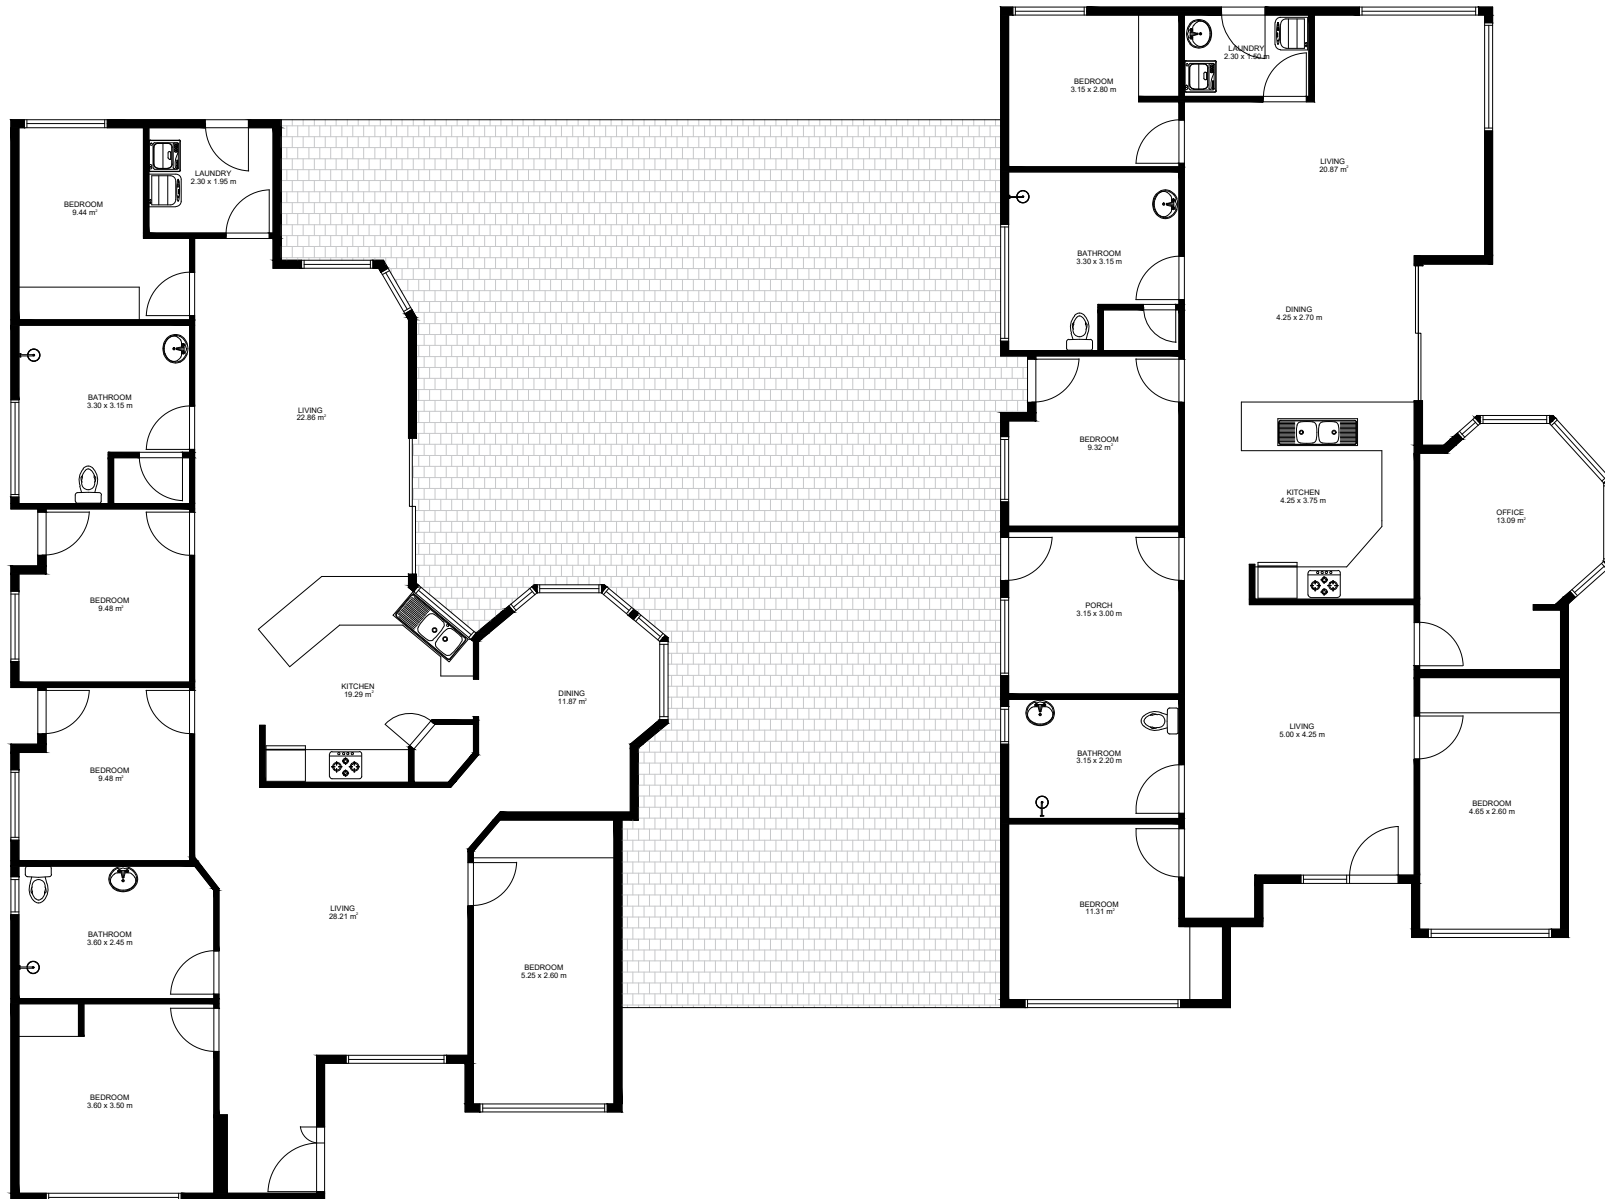

Bellbird - SIL020 & SIL021

GROSS INTERNAL AREA
TOTAL: 314.96m²
FLOOR: 314.96m²
EXCLUDED AREA:

SIZE AND DIMENSIONS ARE APPROXIMATE, ACTUAL MAY VARY.