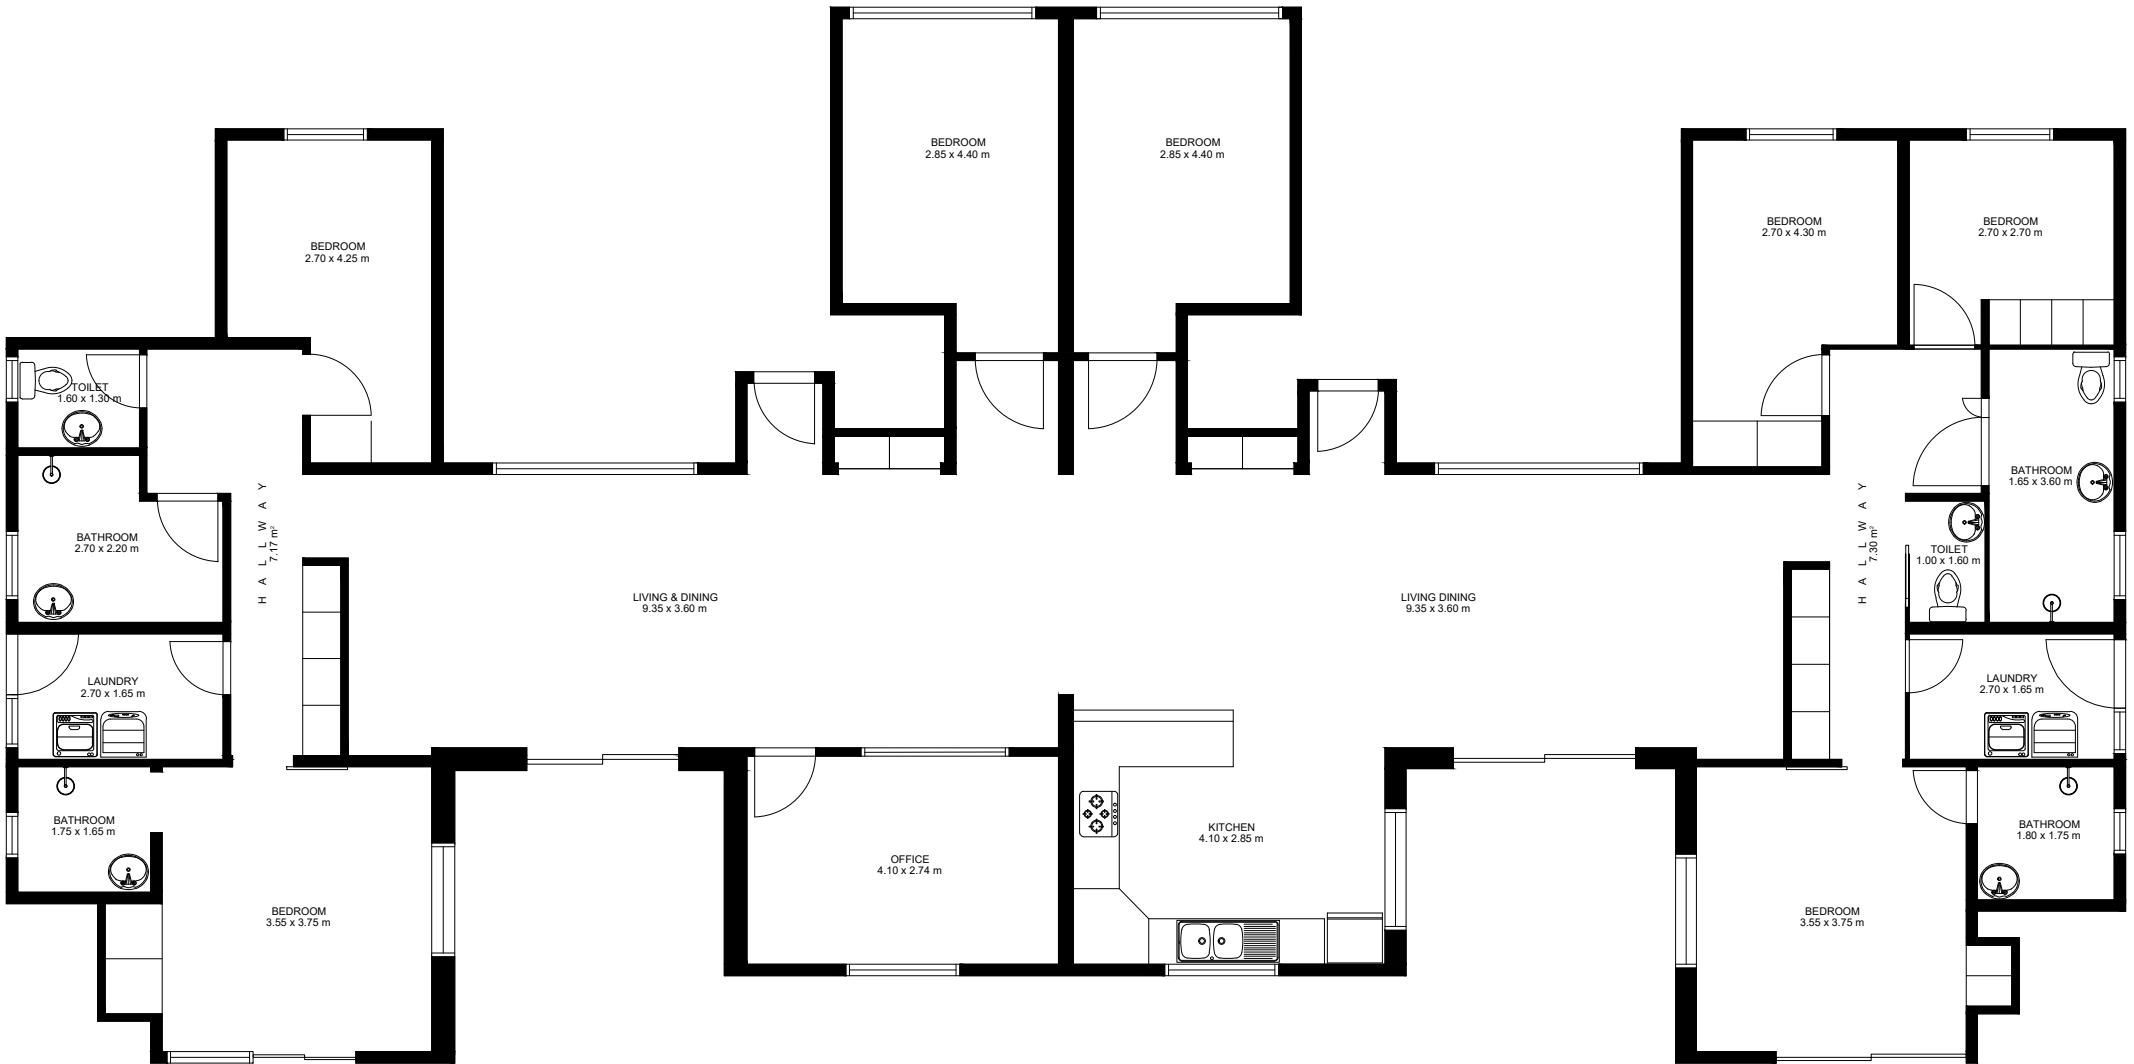

Whitebridge - SIL028

GROSS INTERNAL AREA
TOTAL: 217.29 m²
FLOOR: 217.29 m²
EXCLUDED AREA:

SIZE AND DIMENSIONS ARE APPROXIMATE, ACTUAL MAY VARY.