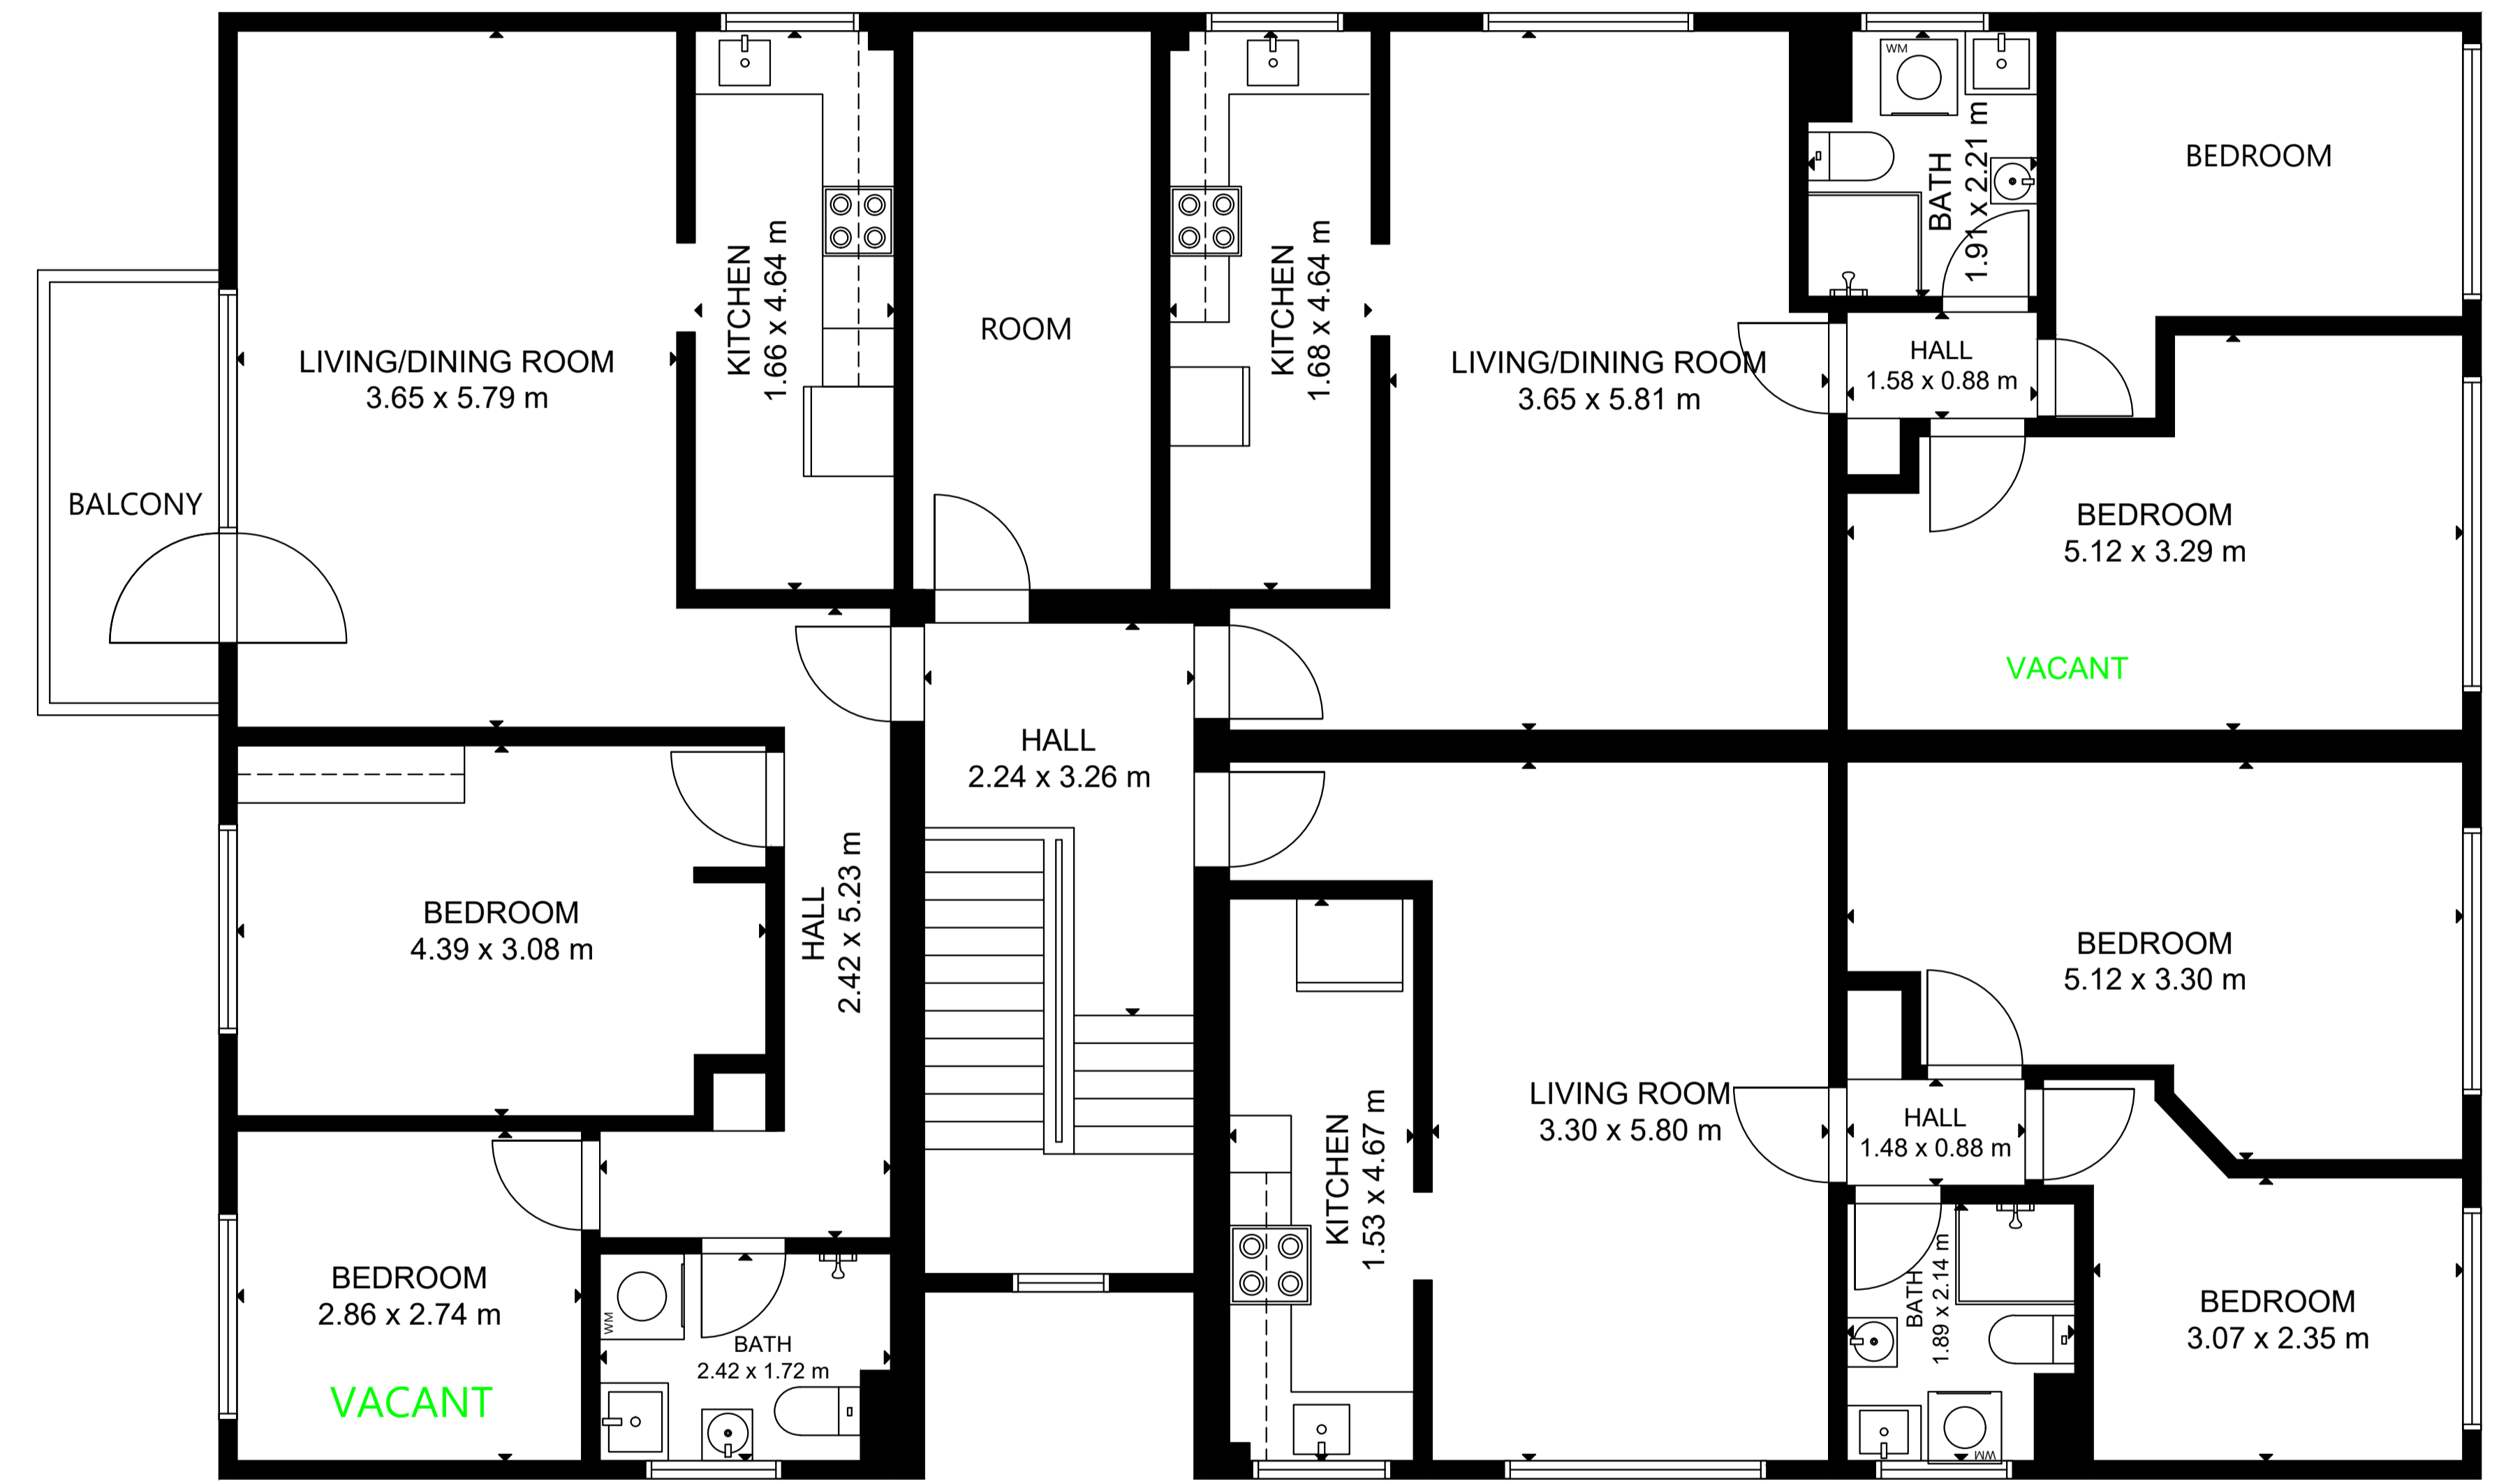

Lidcombe - SIL007

FLOOR 1

FLOOR 2

GROSS INTERNAL AREA
TOTAL: 425 m²
FLOOR 1: 220 m², FLOOR 2: 205 m²
SIZE AND DIMENSIONS ARE APPROXIMATE, ACTUAL MAY VARY.