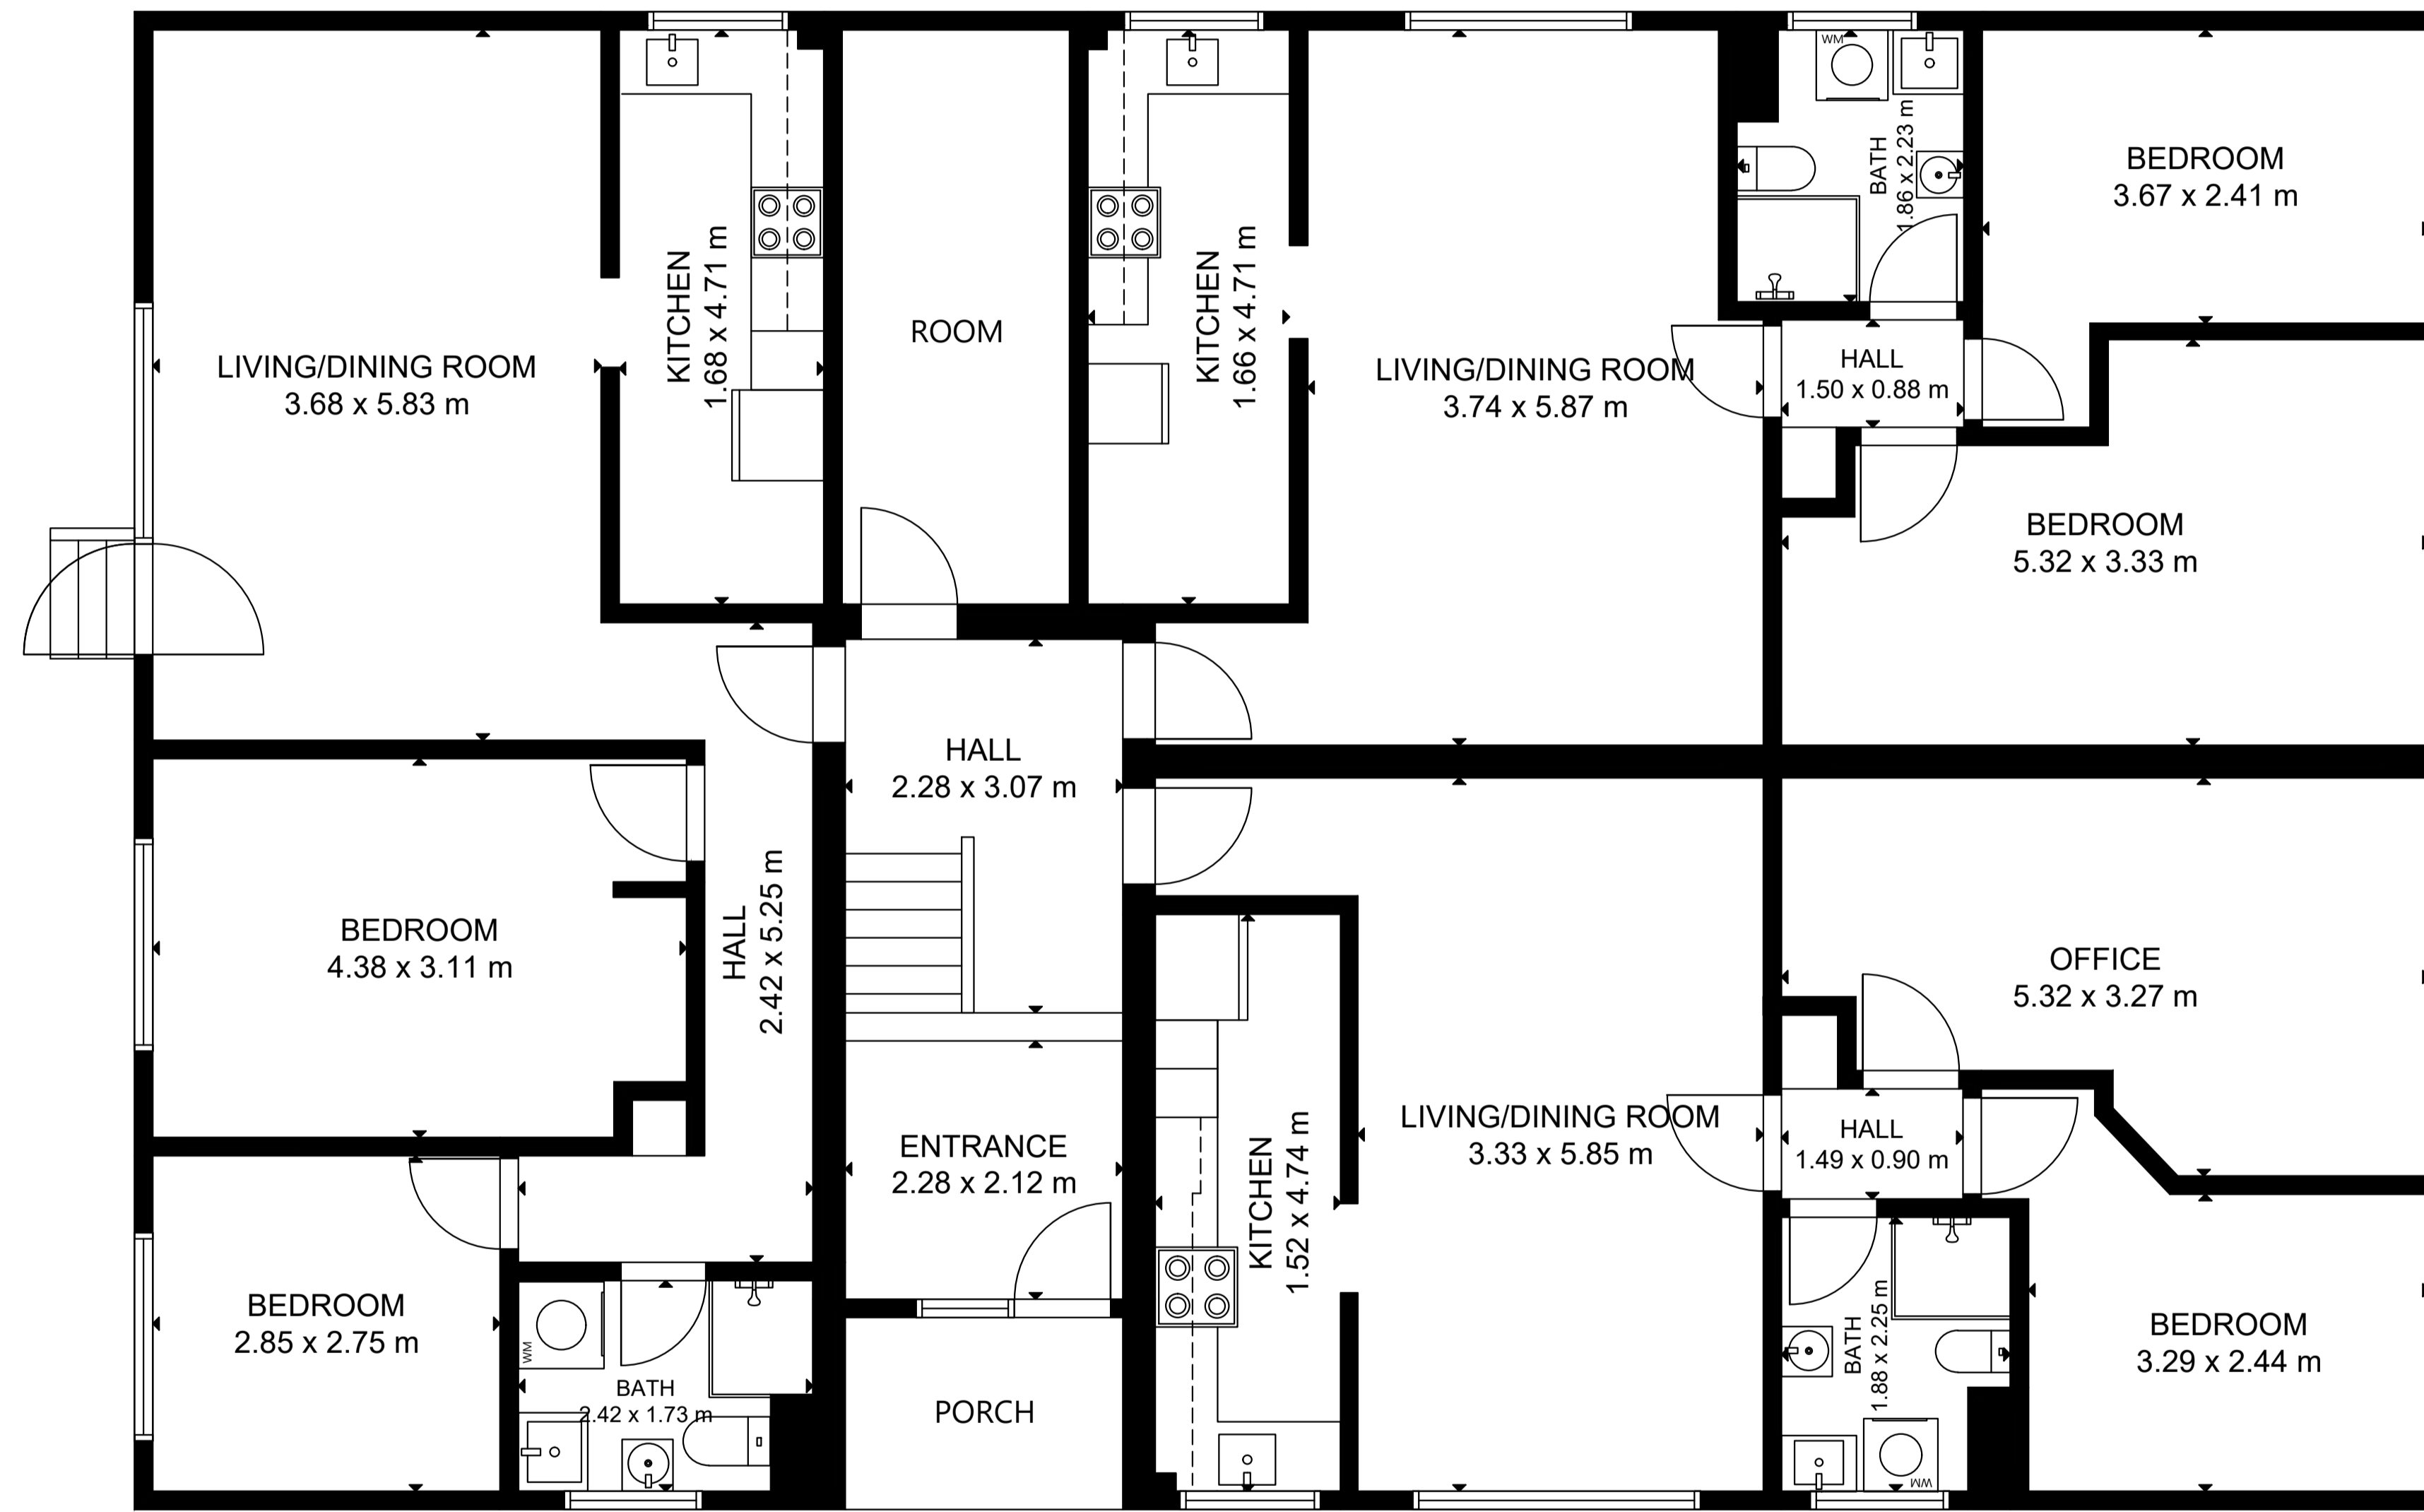

Lidcombe - SIL007

FLOOR 1

FLOOR 2

GROSS INTERNAL AREA
TOTAL: 425 m²
FLOOR 1: 220 m², FLOOR 2: 205 m²
SIZE AND DIMENSIONS ARE APPROXIMATE, ACTUAL MAY VARY.