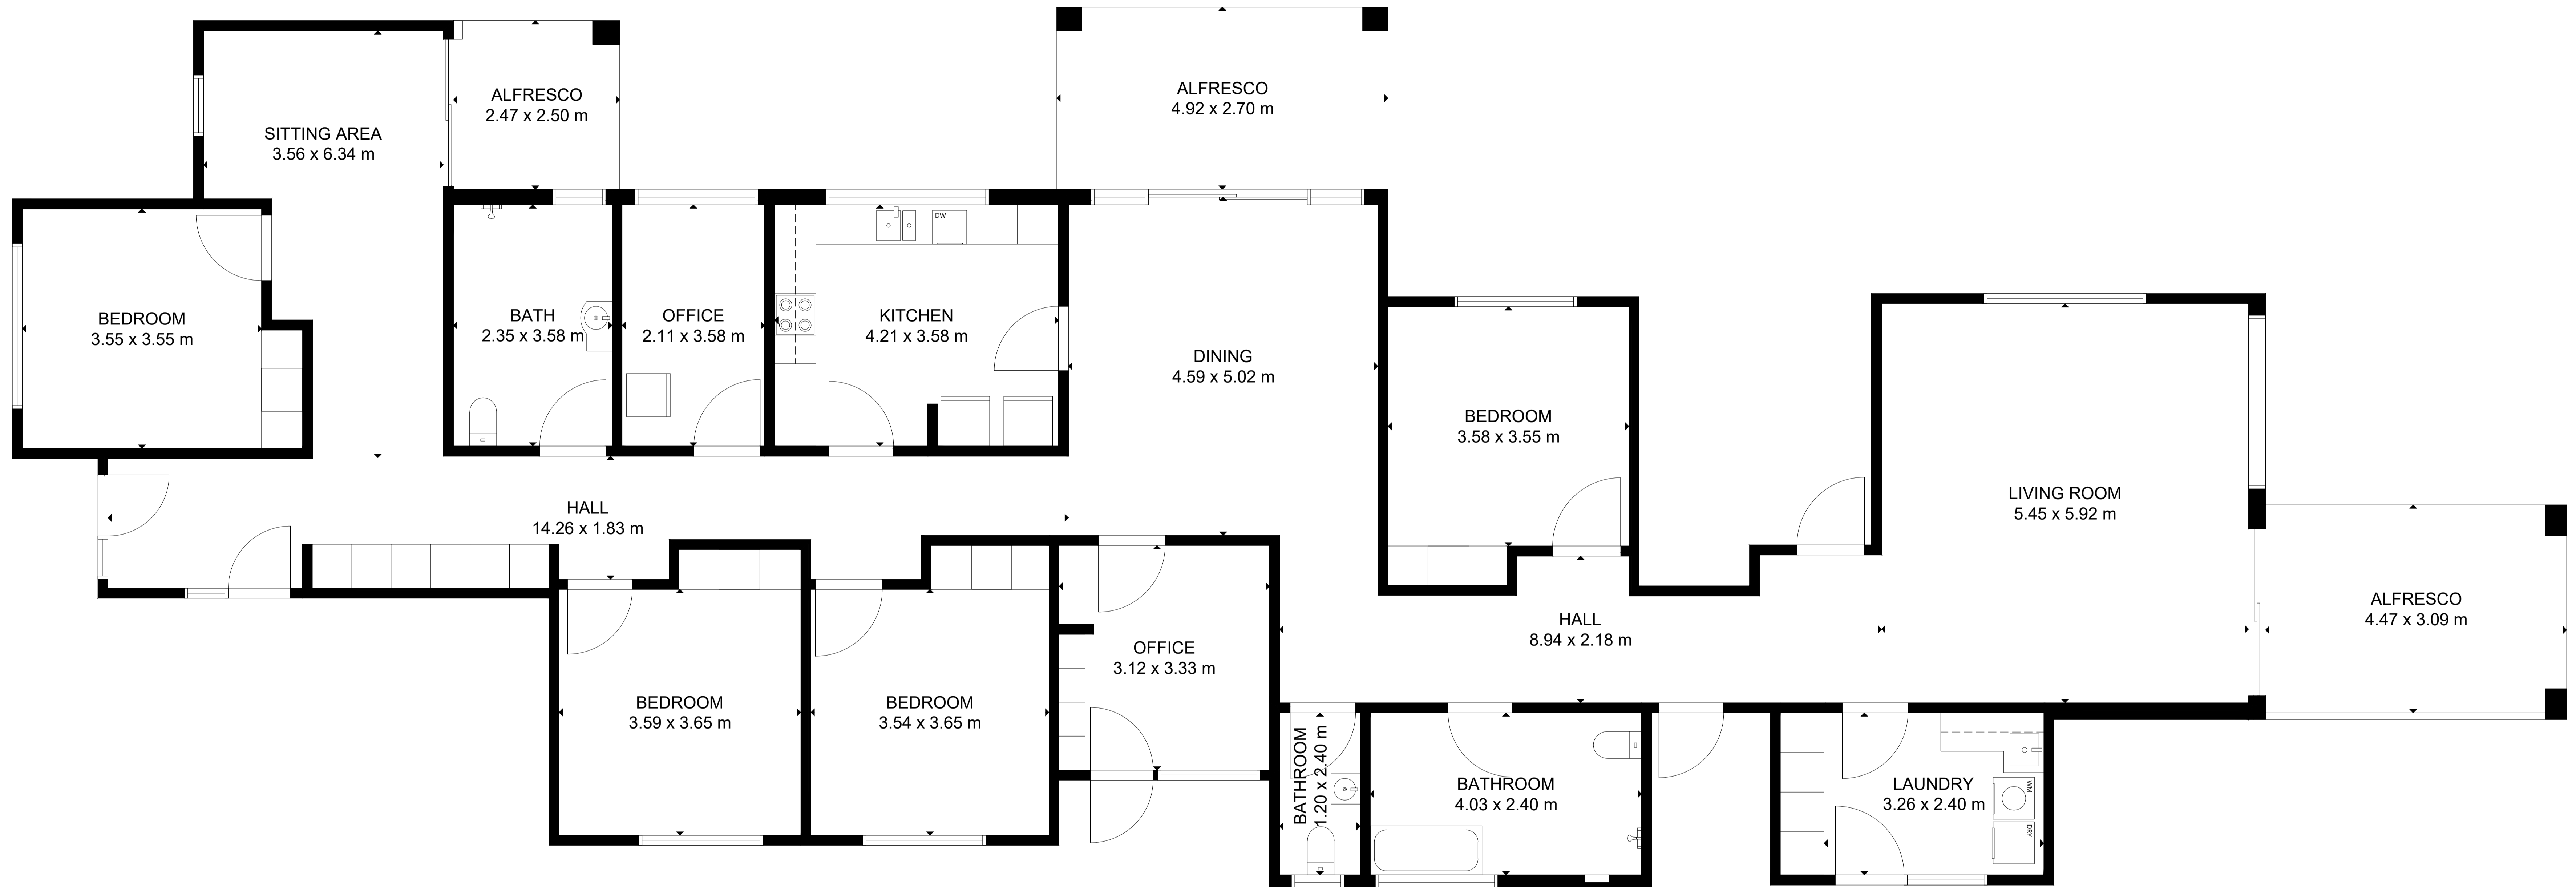

Condell Park - SIL006

FLOOR 1

GROSS INTERNAL AREA
TOTAL: 244 m²
FLOOR 1: 244 m²
EXCLUDED AREA: ALFRESCO: 33 m²
SIZE AND DIMENSIONS ARE APPROXIMATE, ACTUAL MAY VARY.