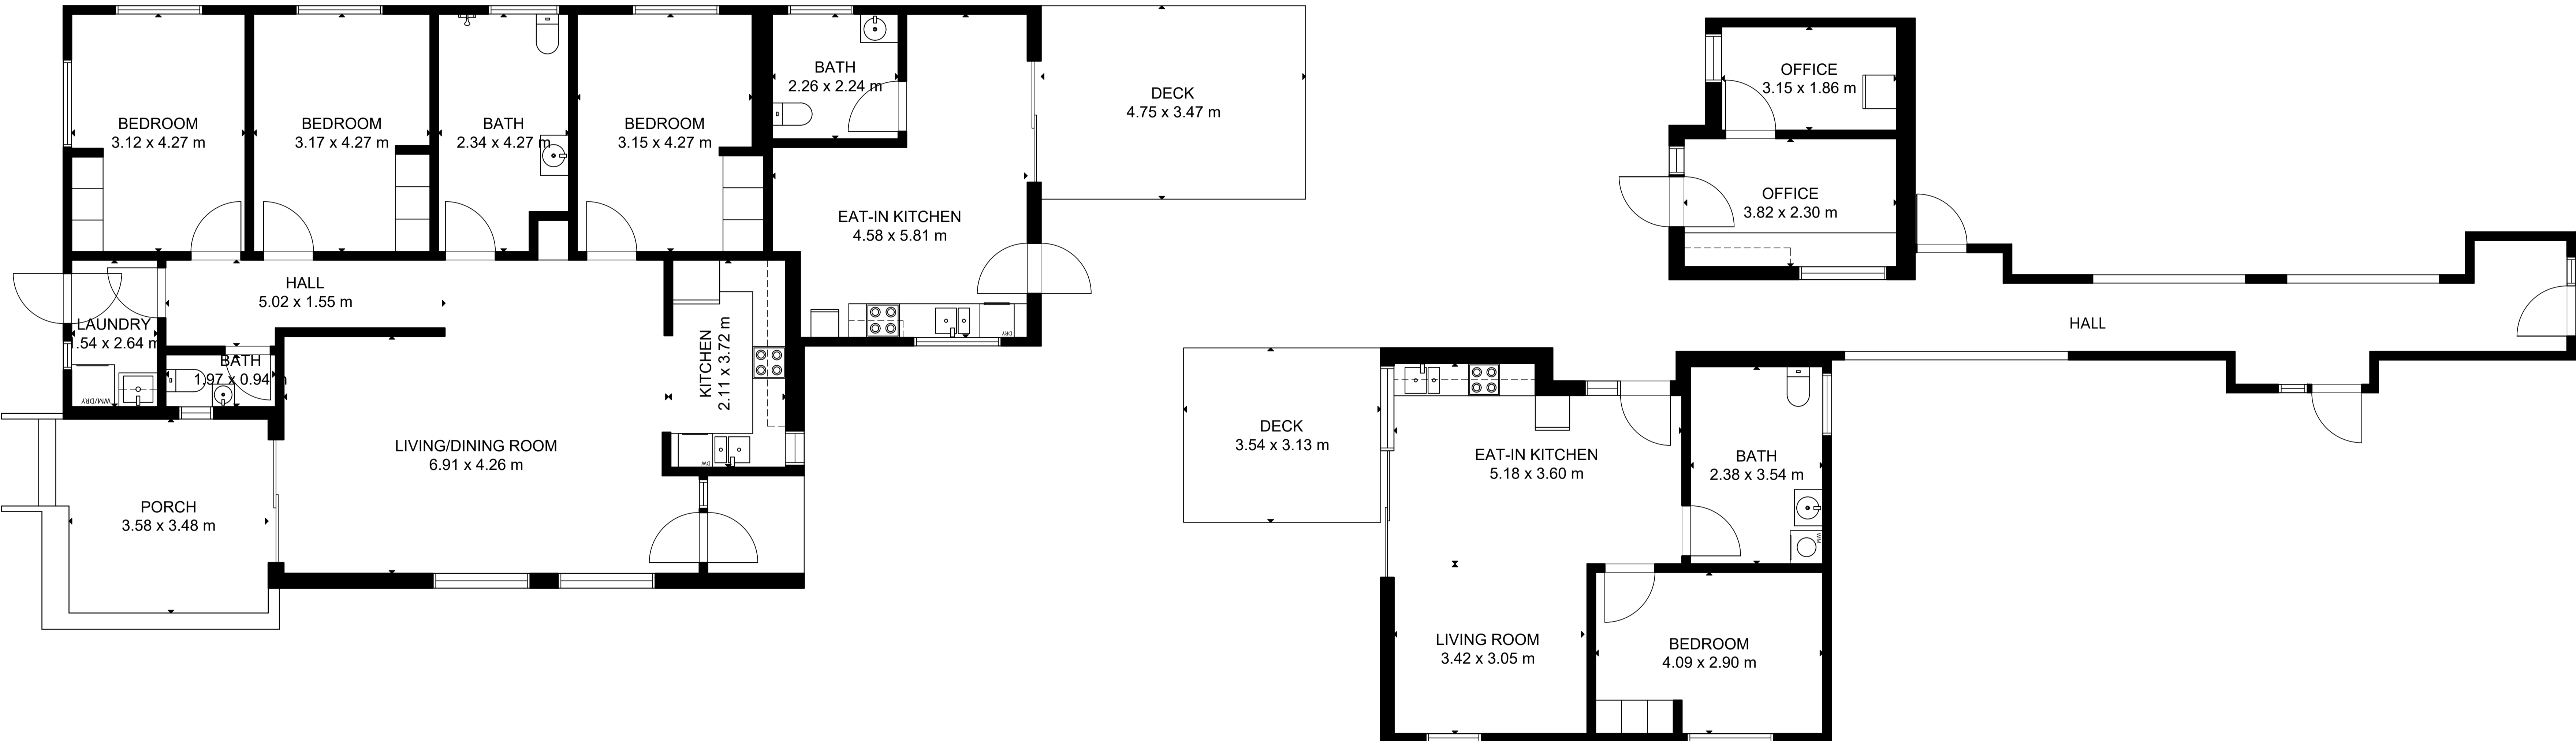

Guildford - SIL005

FLOOR 1

GROSS INTERNAL AREA

TOTAL: 204 m²

FLOOR 1: 204 m²

EXCLUDED AREA: DECK: 28 m², PORCH: 12 m²

SIZE AND DIMENSIONS ARE APPROXIMATE, ACTUAL MAY VARY.